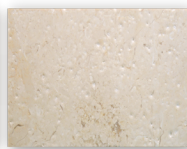

Full of magical history, Galala is a white, dense limestone with a peaceful and harmonious appearance. Blessed with transparent strength, its vein structure is subtle and sturdy, while adding richness to the eloquent movement of the stone.

FINISHES

SIZES

HONED

SAND BLASTED

ANTIQUED

LINEN

TUMBLING

SAND BLASTED & BRUSHED