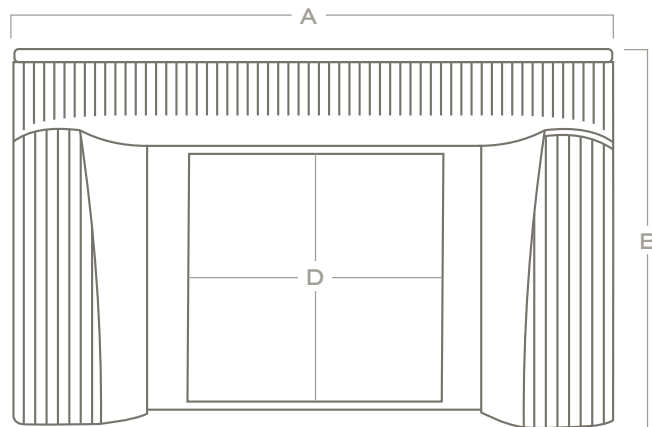

Top View

Front View

	GRANDE	STANDARD	EUROPEAN
WIDTH (A)	85 1/2"	78 3/8"	71 1/4"
HEIGHT (B)	52"	47 3/4"	43 3/8"
DEPTH (C)	9"	8 1/4"	7 1/2"
FIREBOX OPENING (D)	48" W x 40" H	44" W x 36 5/8" H	40" W x 33 3/8" H