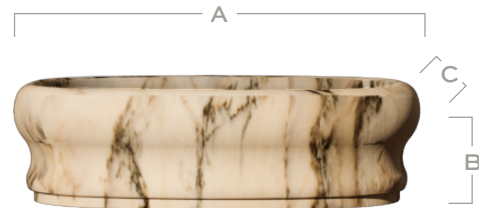

Capella

Edition No. 1-10 Vessel

A basin drawn from ancient times, the Capella 20-inch Vessel invites contemplation, and with its sensuous curvature, ignites the sense of touch. Here especially, the choice of stone makes each experience unique.

Front View

STONE

ARABESCATO CORCHIA

BIANCO AVORIO

BIANCO PERLINO

BELGIAN BLUESTONE

CALACATTA VIOLETTE

CAPPADOCIA