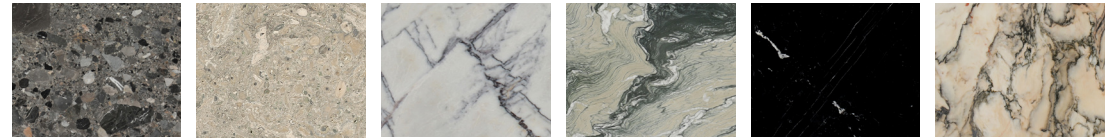

Front View

OVERALL	
WIDTH (A)	64" 162.56cm
HEIGHT (B)	38" 96.52cm
DEPTH (C)	22" 55.88cm

STONE

ARABESCATO CORCHIA

BIANCO AVORIO

BIANCO PERLINO

BELGIAN BLUESTONE

CALACATTA VIOLETTE

CAPPADOCIA

CEPPO DI GRE

GRIGIO ALPI

LILAC

LUANA

NERO MARQUINA

PICASSO

PIETRA DI CARDOSO

BLACKENED BRASS

BURNISHED BRASS

Stone available in polished, honed, antiqued, and sandblasted & brushed.