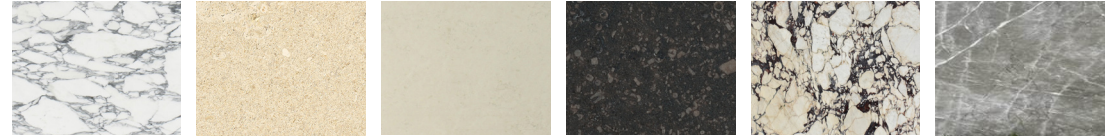

Hamilton

Edition No. 1-12 Demilune Vanity

With its rounded sides and open shelves, the Hamilton 60-inch Demilune Vanity balances a striking scale with subtle intersections, primal geometries and the rhythmic fluting that captures light and shadow on its façade.

Front View

OVERALL	
WIDTH (A)	64" 162.56cm
HEIGHT (B)	38" 96.52cm
DEPTH (C)	22" 55.88cm

STONE

ARABESCATO CORCHIA

BIANCO AVORIO

BIANCO PERLINO

BELGIAN BLUESTONE

CALACATTA VIOLETTE

BLACKENED BRASS

BURNISHED BRASS

Stone available in polished, honed, antiqued, and sandblasted & brushed.