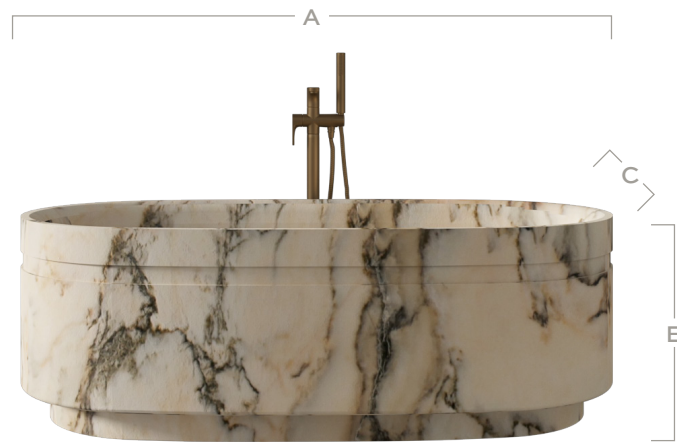

Hamilton

Edition No. 1-12 Tub

The Hamilton 72-inch Tub has a quiet presence that belies its thoughtful marriage of form and function. The subtle reveal below the bathtub's rim provides an elegant grip; a recessed base makes it easy to stand close and step in; and its honed interior is ergonomically sculpted for comfort.

Front View

| | OVERALL | TUB INTERIOR |
|------------|--------------------|-------------------|
| WIDTH (A) | 66 15/16" 170cm | |
| HEIGHT (B) | 22 27/32" 58cm | 18 29/32" 48cm |
| DEPTH (C) | 33 1/16" 84cm | |

STONE

METAL (OPTIONAL)

Stone available in polished, honed, antiqued, and sandblasted & brushed.