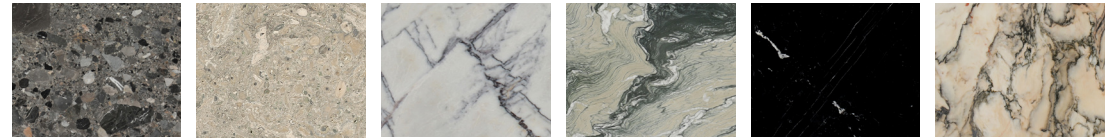

## STONE

ARABESCATO CORCHIA

BIANCO AVORIO

BIANCO PERLINO

BELGIAN BLUESTONE

CALACATTA VIOLETTE

CAPPADOCIA

CEPPO DI GRE

## METAL (OPTIONAL)

BRONZE

POLISHED NICKEL

NATURAL BRASS

BLACKENED BRASS

BURNISHED BRASS

Stone available in polished, honed, antiqued, and sandblasted & brushed.