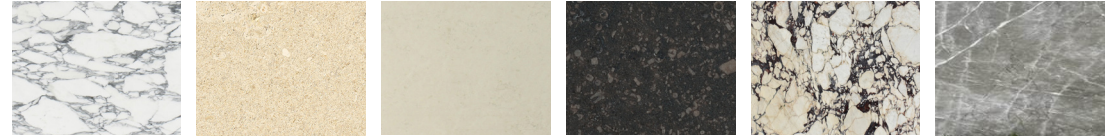

# Hamilton

Edition No. 1-12 Hamilton Vanity

A fluted façade and eased edges soften the rectilinear form of the Hamilton 44-inch Vanity while maintaining its strong, quiet character.

Front View

	OVERALL	WITHOUT METAL
WIDTH (A)	49 3/16" 124.91cm	43 3/4" 111.13cm
HEIGHT (B)	38" 96.52cm	
DEPTH (C)	22" 55.88cm	

## STONE

ARABESCATO CORCHIA

BIANCO AVORIO

BIANCO PERLINO

BELGIAN BLUESTONE

CALACATTA VIOLETTE

CAPPADOCIA

CEPPO DI GRE

## METAL (OPTIONAL)

BRONZE

POLISHED NICKEL

NATURAL BRASS

BLACKENED BRASS

BURNISHED BRASS

Stone available in polished, honed, antiqued, and sandblasted & brushed.