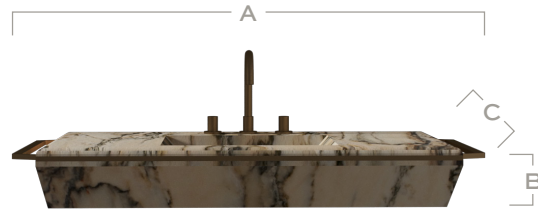

Sebastian

Edition No. 1-05 Wall Mount

Seamless and elegant, the Sebastian Wall-Mounted Sinks offer a self-contained statement. Their angled underside is a confident gesture that expresses the material, adds character, and speaks of intention, without overstepping. The reverse beveled edge brings a minimalist elegance while providing an ergonomic approach, as an ADA compliant solution.

Available in 30-inch and 42-inch sizes.

Front View

	30"	42"
WIDTH (A)	35 1/2" 90.17cm	47 1/2" 120.56cm
HEIGHT (B)	7" 17.78cm	7" 17.78cm
DEPTH (C)	20" 50.8cm	20" 50.8cm
WITHOUT METAL	30" 76.2cm	42" 106.68cm

STONE

METAL (OPTIONAL)

Stone available in polished, honed, antiqued, and sandblasted & brushed.