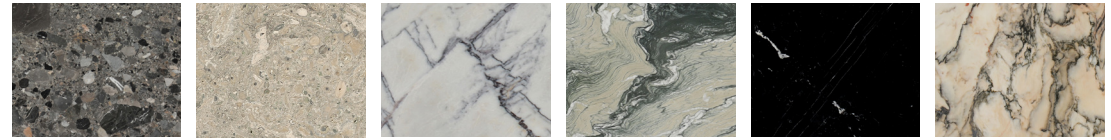

Tassilo

Edition No. 2-07 Tub

Rounded edges and thoughtful details soften the rectilinear Tassilo 72-inch Tub without diminishing its powerful presence. The subtle reveal below the rim offers a visual break and a firm grip; a recessed base allows you to step in easily; and the interior is ergonomically designed for a true respite.

Front View

	OVERALL	TUB INTERIOR
WIDTH (A)	72 13/16" 185cm	
HEIGHT (B)	22 27/32" 58cm	18 29/32" 48cm
DEPTH (C)	33 1/16" 84cm	

STONE

ARABESCATO CORCHIA BIANCO AVORIO BIANCO PERLINO BELGIAN BLUESTONE CALACATTA VIOLETTE CAPPADOCIA

CEPPO DI GRE GRIGIO ALPI LILAC LUANA NERO MARQUINA PICASSO

PIETRA DI CARDOSO ROMAN OCEAN TRAVERTINE ROUGE DE FRANCE TITANIUM TRAVERTINE WHITE CARRARA

METAL (OPTIONAL)

BRONZE POLISHED NICKEL NATURAL BRASS BLACKENED BRASS BURNISHED BRASS

Stone available in polished, honed, antiqued, and sandblasted & brushed.