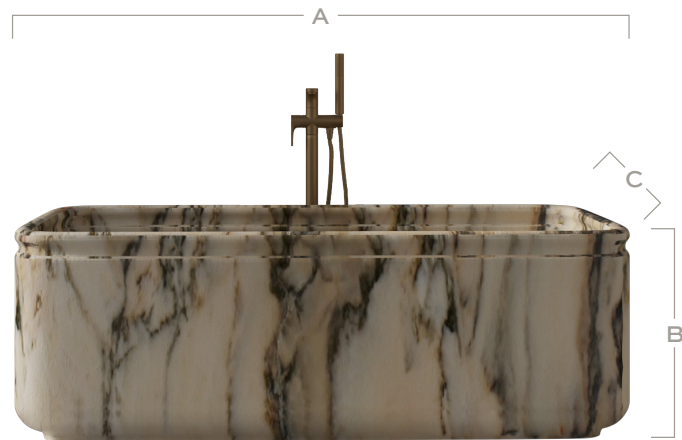

Tassilo

Edition No. 2-07 Tub

Rounded edges and thoughtful details soften the rectilinear Tassilo 72-inch Tub without diminishing its powerful presence. The subtle reveal below the rim offers a visual break and a firm grip; a recessed base allows you to step in easily; and the interior is ergonomically designed for a true respite.

Front View

	OVERALL	TUB INTERIOR
WIDTH (A)	72 13/16" 185cm	
HEIGHT (B)	22 27/32" 58cm	18 29/32" 48cm
DEPTH (C)	33 1/16" 84cm	

STONE

ARABESCATO CORCHIA BIANCO AVORIO BIANCO PERLINO BELGIAN BLUESTONE CALACATTA VIOLETTE CAPPADOCIA

Stone available in polished, honed, antiqued, and sandblasted & brushed.