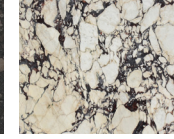

Tassilo

Edition No. 2-07 Vanity

Parallel ribbons of stone delineate the structure of the Tassilo 48-inch Vanity, as countertop and drawer surround turn the corner to flow downward together, giving this piece legs and amplifying its sense of lightness. A 30-inch Dressing Table is available to connect two units, providing generous counter space and a touch of modern glamor.

Front View

	OVERALL	WITHOUT METAL
WIDTH (A)	53 1/4" 137.16cm	47 1/4" 120cm
HEIGHT (B)	35 13/16" 90.95cm	
DEPTH (C)	21 21/32" 55cm	

STONE

ARABESCATO CORCHIA

BIANCO AVORIO

BIANCO PERLINO

BELGIAN BLUESTONE

CALACATTA VIOLETTE

CAPPADOCIA

CEPPO DI GRE

GRIGIO ALPI

LILAC

LUANA

NERO MARQUINA

PICASSO

PIETRA DI CARDOSO

BLACKENED BRASS

BURNISHED BRASS

Stone available in polished, honed, antiqued, and sandblasted & brushed.