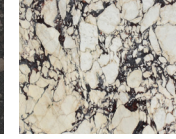

Front View

	OVERALL	WITHOUT METAL
WIDTH (A)	90" 228.6cm	84" 213.36cm
HEIGHT (B)	14 25/32" 37.54cm	
DEPTH (C)	22" 55.88cm	

STONE

ARABESCATO CORCHIA

BIANCO AVORIO

BIANCO PERLINO

BELGIAN BLUESTONE

CALACATTA VIOLETTE

CAPPADOCIA

CEPPO DI GRE

GRIGIO ALPI

LILAC

LUANA

NERO MARQUINA

PICASSO

PIETRA DI CARDOSO

BLACKENED BRASS

BURNISHED BRASS

Stone available in polished, honed, antiqued, and sandblasted & brushed.