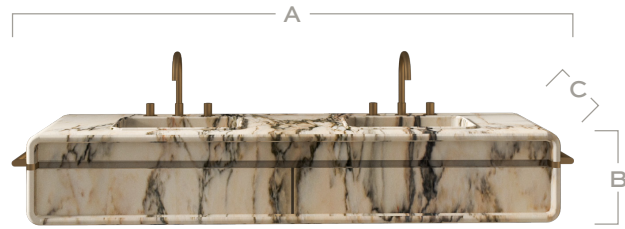

Tassilo

Edition No. 2-07 Wall Mount Double Vanity

The Tassilo 84-inch Wall-Mounted Double Sink stretches almost seven feet with three integrated drawers. A ribbon of metal that extends into subtle towel bars bisects this grand piece, capping it with an element of surprise.

Front View

	OVERALL	WITHOUT METAL
WIDTH (A)	90" 228.6cm	84" 213.36cm
HEIGHT (B)	14 25/32" 37.54cm	
DEPTH (C)	22" 55.88cm	

STONE

ARABESCATO CORCHIA

BIANCO AVORIO

BIANCO PERLINO

BELGIAN BLUESTONE

CALACATTA VIOLETTE