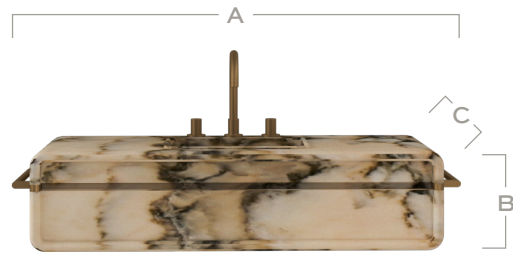

Tassilo

Edition No. 2-07 Wall Mount Vanity

The Tassilo 60-inch Wall-Mounted Vanity has a unified geometry tempered by sinuous detailing with two integrated drawers.

Front View

STONE

ARABESCATO CORCHIA

BIANCO AVORIO

BRONZE

POLISHED NICKEL

NATURAL BRASS

BLACKENED BRASS

BURNISHED BRASS

Stone available in polished, honed, antiqued, and sandblasted & brushed.

	OVERALL	WITHOUT METAL
WIDTH (A)	66 1/4" 168.31cm	60" 152.4cm
HEIGHT (B)	14 25/32" 37.54cm	
DEPTH (C)	22" 55.88cm	