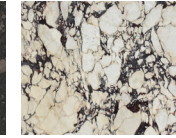

## STONE

ARABESCATO CORCHIA

BIANCO AVORIO

BIANCO PERLINO

BELGIAN BLUESTONE

CALACATTA VIOLETTE

CAPPADOCIA

CEPPO DI GRE

## METAL (OPTIONAL)

BRONZE

BRUSHED PEWTER

NATURAL BRASS

BLACKENED STEEL

BURNISHED BRASS

Stone available in polished, honed, antiqued, and sandblasted & brushed.