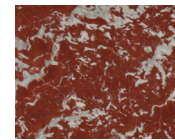

ROUGE DE FRANCE