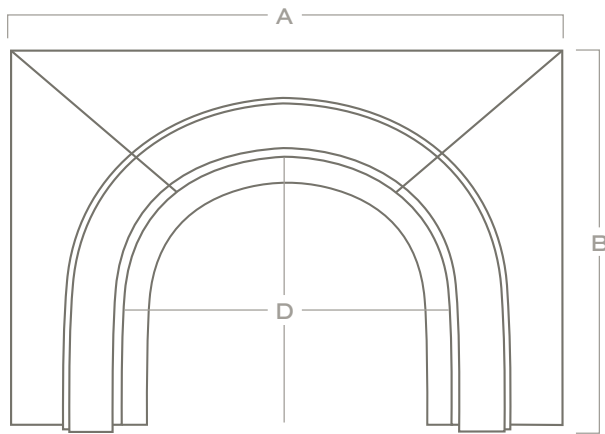

# Capella

Edition No. 1-10

In this modern take on a classic form, Capella is forceful yet elegant. The traditional curved arch is made new with added depth, convex shaping giving way to intricate concave details, and effortless folds on the surround.

Top View

Front View

	GRANDE	STANDARD	EUROPEAN
WIDTH (A)	80 1/8" 204 cm	73 5/8" 187 cm	66 7/8" 170 cm
HEIGHT (B)	55 3/8" 141 cm	50 7/8" 129 cm	46 1/4" 117 cm
DEPTH (C)	10 7/8" 27 cm	10" 25 cm	9" 23 cm
FIREBOX OPENING (D)	47 7/8" W x 40" H 122cm W x 102cm H	44" W x 36 3/4" H 112cm W x 93cm H	40" W x 33 3/8" H 102cm W x 85cm H