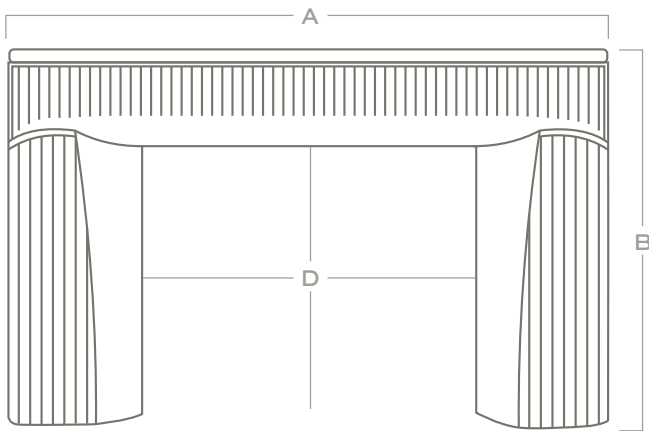

Top View

Front View

| | GRANDE | STANDARD | EUROPEAN |
|---------------------|------------------------------------|---------------------------------------|---------------------------------------|
| WIDTH (A) | 85 1/2" 217 cm | 78 3/8" 199 cm | 71 1/4" 181 cm |
| HEIGHT (B) | 52" 132 cm | 47 3/4" 121 cm | 43 3/8" 110 cm |
| DEPTH (C) | 9" 23 cm | 8 1/4" 21 cm | 7 1/2" 19 cm |
| FIREBOX OPENING (D) | 48" W x 40" H 122cm W x 102cm H | 44" W x 36 5/8" H 112cm W x 93cm H | 40" W x 33 3/8" H 102cm W x 85cm H |