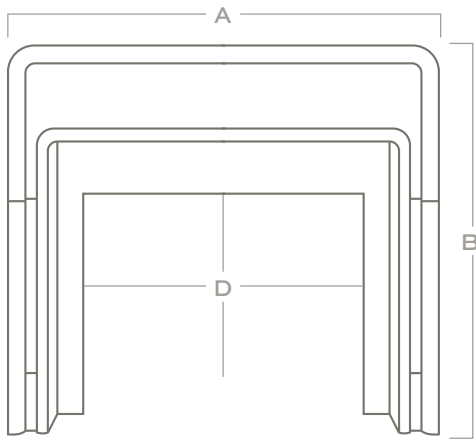

Top View

Front View

	GRANDE	STANDARD	EUROPEAN
WIDTH (A)	62" 158 cm	58" 147 cm	54" 137 cm
HEIGHT (B)	55 1/2" 141 cm	51 1/2" 131 cm	47 1/2" 121 cm
DEPTH (C)	10 3/8" 26 cm	10 3/8" 26 cm	10 3/8" 26 cm
FIREBOX OPENING (D)	42" W x 40" H 107cm W x 102cm H	44" W x 36" H 112cm W x 91cm H	40" W x 32" H 102cm W x 81cm H