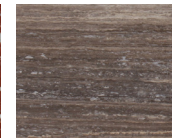

STONE

ARABESCATO CORCHIA

BIANCO AVORIO

BIANCO PERLINO

BELGIAN BLUESTONE

CALACATTA VIOLETTE

CAPPADOCIA

CEPPO DI GRE

TITANIUM TRAVERTINE

WHITE CARRARA

ACCENT STONE - MANTEL SHELF (OPTIONAL)

BIANCO PERLINO

BELGIAN BLUESTONE

NERO MARQUINA

PIETRA DI CARDOSO

WHITE CARRARA

METAL (OPTIONAL)

BRONZE

BRUSHED PEWTER

NATURAL BRASS

BLACKENED STEEL

BURNISHED BRASS

Stone available in polished, honed, antiqued, and sandblasted & brushed.