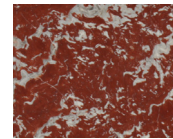

ROUGE DE FRANCE