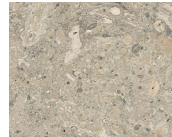

Tassilo

Edition No. 1-07

A true jewel, Tassilo blends modern proportions with classical references. The two continuous ribbons of stone highlight the warmth and comfort of the fire. With options for a metal frontispiece and alternate stone for the upper mantel, this piece can be fashioned to complement any room.

STONE

ARABESCATO CORCHIA

BIANCO AVORIO

BIANCO PERLINO

BELGIAN BLUESTONE

CALACATTA VIOLETTE

CAPPADOCIA

CEPPO DI GRE

METAL (OPTIONAL)

BRONZE

BRUSHED PEWTER

NATURAL BRASS

BLACKENED STEEL

BURNISHED BRASS

Stone available in polished, honed, antiqued, and sandblasted & brushed.