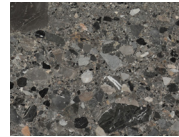

Tassilo

Edition No. 1-07

A true jewel, Tassilo blends modern proportions with classical references. The two continuous ribbons of stone highlight the warmth and comfort of the fire. With options for a metal frontispiece and alternate stone for the upper mantel, this piece can be fashioned to complement any room.

STONE

ARABESCATO CORCHIA

BIANCO AVORIO

BIANCO PERLINO

BELGIAN BLUESTONE

CALACATTA VIOLETTE

CAPPADOCIA

CEPPO DI GRE

METAL (OPTIONAL)

BRONZE

BRUSHED PEWTER

NATURAL BRASS

BLACKENED STEEL

BURNISHED BRASS

Stone available in polished, honed, antiqued, and sandblasted & brushed.