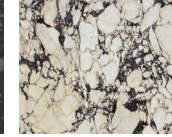

Tassilo

Edition No. 1-07

A true jewel, Tassilo blends modern proportions with classical references. The two continuous ribbons of stone highlight the warmth and comfort of the fire. With options for a metal frontispiece and alternate stone for the upper mantel, this piece can be fashioned to complement any room.

STONE

ARABESCATO CORCHIA

BIANCO AVORIO

BIANCO PERLINO

BELGIAN BLUESTONE

CALACATTA VIOLETTE

CAPPADOCIA

CEPPO DI GRE

METAL (OPTIONAL)

BRONZE

BRUSHED PEWTER

NATURAL BRASS

BLACKENED STEEL

BURNISHED BRASS

Stone available in polished, honed, antiqued, and sandblasted & brushed.