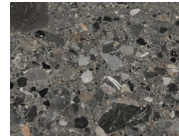

## STONE

ARABESCATO CORCHIA

BIANCO AVORIO

BIANCO PERLINO

BELGIAN BLUESTONE

CALACATTA VIOLETTE

CAPPADOCIA

CEPPO DI GRE

## METAL (OPTIONAL)

BRONZE

BRUSHED PEWTER

NATURAL BRASS

BLACKENED STEEL

BURNISHED BRASS

Stone available in polished, honed, antiqued, and sandblasted & brushed.