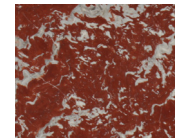

ROUGE DE FRANCE