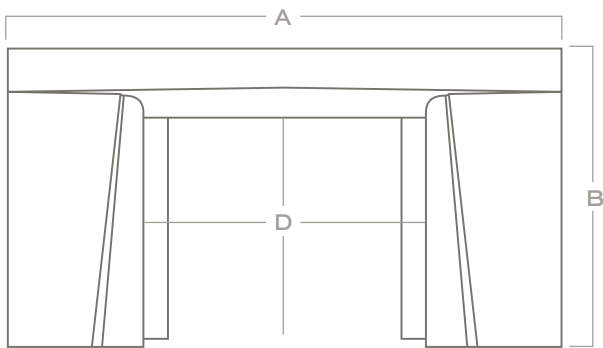

# Vivienne

Edition No. 1-06

Vivienne makes a powerful statement with an iconic, sculptural pleat on each side. This modest surround is simple yet chic, creating depth and interest without overwhelming the space around it. Also available with complementary stone, inset on the side panels.

Top View

Front View

	GRANDE	STANDARD	EUROPEAN
WIDTH (A)	94" 239 cm	86 1/4" 219 cm	78 3/8" 199 cm
HEIGHT (B)	50 3/4" 129 cm	46 1/2" 118 cm	42 1/4" 107 cm
DEPTH (C)	9" 23 cm	8 1/4" 21 cm	7 1/5" 19 cm
FIREBOX OPENING (D)	48" W x 40" H 122cm W x 102cm H	44" W x 36 5/8" H 112cm W x 93cm H	40" W x 33 3/8" H 102cm W x 85cm H