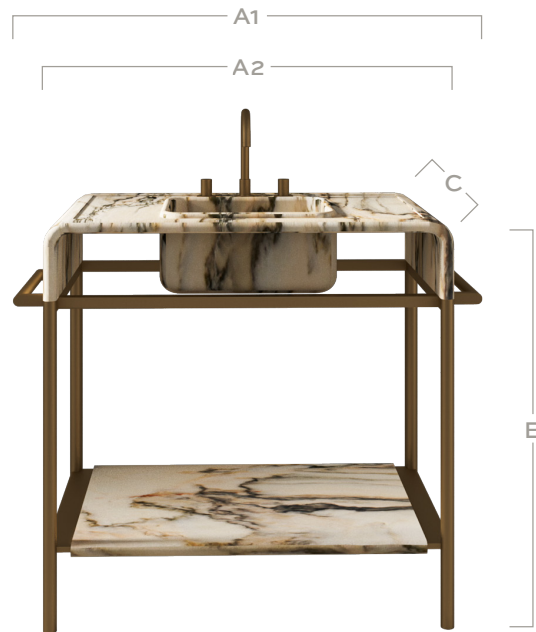

Tassilo

Edition No. 2-07 Washstand

In the Tassilo Washstand, metal and stone flow together with a modern sensibility and feeling of weightlessness. The structural elements, precisely carved positive shape, and use of negative space are all aesthetic yet purposeful.

Front View

	36"	48"
OVERALL WIDTH (A1)	42" 107 cm	48" 121 cm
STONE WIDTH (A2)	36" 92 cm	42" 106 cm
HEIGHT (B)	35" 90 cm	35" 90 cm
DEPTH (C)	22" 55 cm	22" 55 cm
WEIGHT	291 lb 132 kg	340 lb 154 kg

STONE

METAL

Stone available in polished, honed, antiqued, and sandblasted & brushed.

Note: Plumbing fixtures not included.