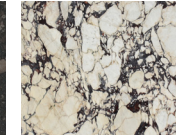

	66"	72"
WIDTH (A)	66" 168 cm	72" 182 cm
HEIGHT (B)	22" 56 cm	22" 56 cm
DEPTH (C)	33" 84 cm	33" 84 cm
INTERIOR HEIGHT	19" 48 cm	19" 48 cm
WEIGHT	1,279 lb 580 kg	1,400 lb 635 kg

STONE

ARABESCATO CORCHIA

BIANCO AVORIO

BIANCO PERLINO

BELGIAN BLUESTONE

CALACATTA VIOLETTE

CAPPADOCIA

CEPPO DI GRE

GRIGIO ALPI

LILAC

LUANA

NERO MARQUINA

PICASSO

PIETRA DI CARDOSO

ROMAN OCEAN TRAVERTINE

ROUGE DE FRANCE

TITANIUM TRAVERTINE

WHITE CARRARA

Stone available in polished, honed, antiqued, and sandblasted & brushed.