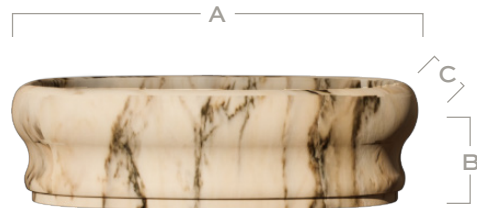

# Capella

Edition No. 1-10 Vessel

A basin drawn from ancient times, the petite Capella Vessel invites contemplation, and with its sensuous curvature, ignites the sense of touch.

Front View

## STONE

ARABESCATO  
CORCHIA

BIANCO  
AVORIO

BIANCO  
PERLINO

BELGIAN  
BLUESTONE

CALACATTA  
VIOLETTE

CAPPADOCIA

CEPPO  
DI GRE

TITANIUM  
TRAVERTINE

WHITE  
CARRARA

Stone available in polished, honed, antiqued, and sandblasted & brushed.

Note: Plumbing fixtures not included.

20"	
WIDTH (A)	21" 52 cm
HEIGHT (B)	6" 15 cm
DEPTH (C)	17" 43 cm
WEIGHT	56 lb 25.5 kg