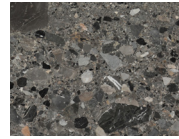

## STONE

ARABESCATO  
CORCHIA

BIANCO  
AVORIO

BIANCO  
PERLINO

BELGIAN  
BLUESTONE

CALACATTA  
VIOLETTE

CAPPADOCIA

CEPPO  
DI GRE

TITANIUM  
TRAVERTINE

WHITE  
CARRARA

Stone available in polished, honed, antiqued, and sandblasted & brushed.

Note: Plumbing fixtures not included.

20"	
WIDTH (A)	21" 52 cm
HEIGHT (B)	6" 15 cm
DEPTH (C)	17" 43 cm
WEIGHT	56 lb 25.5 kg