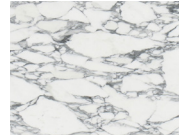

Hamilton

Edition No. 1-12 Demilune Vanity

With its rounded sides and open shelves, the Hamilton Demilune Vanity balances a striking scale with subtle intersections, primal geometries and the rhythmic fluting that captures light and shadow on its façade.

Front View

	60"
WIDTH (A)	65" 164 cm
HEIGHT (B)	35" 90 cm
DEPTH (C)	22" 55 cm
WEIGHT	994 lb 451 kg

STONE

ARABESCATO CORCHIA

BIANCO AVORIO

BIANCO PERLINO

BELGIAN BLUESTONE

CALACATTA VIOLETTE