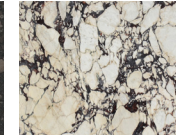

Hamilton

Edition No. 1-12 Demilune Vanity

With its rounded sides and open shelves, the Hamilton Demilune Vanity balances a striking scale with subtle intersections, primal geometries and the rhythmic fluting that captures light and shadow on its façade.

Front View

	60"
WIDTH (A)	65" 164 cm
HEIGHT (B)	35" 90 cm
DEPTH (C)	22" 55 cm
WEIGHT	994 lb 451 kg

STONE

ARABESCATO CORCHIA

BIANCO AVORIO

BIANCO PERLINO

BELGIAN BLUESTONE

CALACATTA VIOLETTE

CAPPADOCIA

CEPPO DI GRE

GRIGIO ALPI

LILAC

LUANA

NERO MARQUINA

PICASSO

PIETRA DI CARDOSO

BLACKENED BRASS

BURNISHED BRASS

Stone available in polished, honed, antiqued, and sandblasted & brushed.

Note: Plumbing fixtures not included.