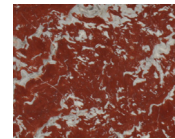

CAPPADOCIA

CEPPO DI GRE

GRIGIO ALPI

LILAC

LUANA

NERO MARQUINA

PICASSO

PIETRA DI CARDOSO

ROMAN OCEAN TRAVERTINE

ROUGE DE FRANCE

TITANIUM TRAVERTINE

WHITE CARRARA

METAL

BRONZE

POLISHED NICKEL

NATURAL BRASS

BLACKENED BRASS

BURNISHED BRASS

Stone available in polished, honed, antiqued, and sandblasted & brushed.

Note: Plumbing fixtures not included.