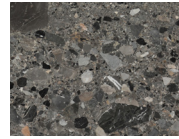

Hamilton

Edition No. 1-12 Demilune Vanity

With its rounded sides and open shelves, the Hamilton Demilune Vanity balances a striking scale with subtle intersections, primal geometries and the rhythmic fluting that captures light and shadow on its façade.

Front View

	60"
WIDTH (A)	65" 164 cm
HEIGHT (B)	35" 90 cm
DEPTH (C)	22" 55 cm
WEIGHT	994 lb 451 kg

STONE

ARABESCATO CORCHIA

BIANCO AVORIO

BIANCO PERLINO

BELGIAN BLUESTONE

CALACATTA VIOLETTE

CAPPADOCIA

CEPPO DI GRE

GRIGIO ALPI

LILAC

LUANA

NERO MARQUINA

PICASSO

PIETRA DI CARDOSO

BLACKENED BRASS

BURNISHED BRASS

Stone available in polished, honed, antiqued, and sandblasted & brushed.

Note: Plumbing fixtures not included.