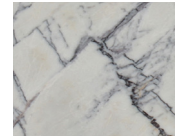

Hamilton

Edition No. 1-12 Demilune Vanity

With its rounded sides and open shelves, the Hamilton Demilune Vanity balances a striking scale with subtle intersections, primal geometries and the rhythmic fluting that captures light and shadow on its façade.

Front View

	60"
WIDTH (A)	65" 164 cm
HEIGHT (B)	35" 90 cm
DEPTH (C)	22" 55 cm
WEIGHT	994 lb 451 kg

STONE

ARABESCATO CORCHIA

BIANCO AVORIO

BIANCO PERLINO

BELGIAN BLUESTONE

CALACATTA VIOLETTE

CAPPADOCIA

CEPPO DI GRE

GRIGIO ALPI

LILAC

LUANA

NERO MARQUINA

PICASSO

PIETRA DI CARDOSO