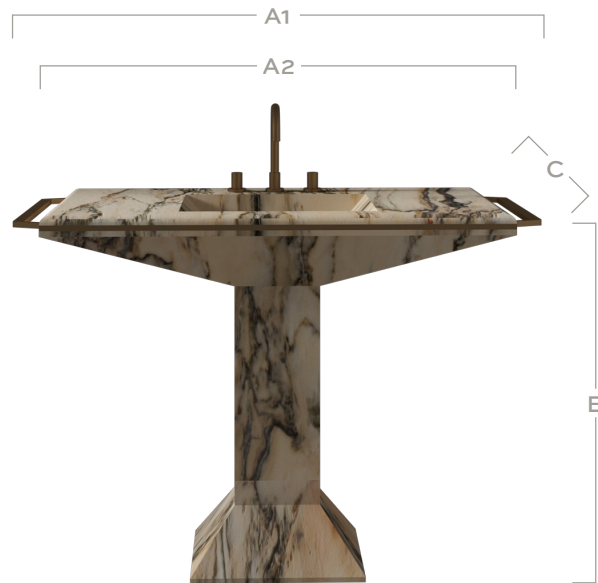

Sebastian

Edition No. 1-05 Pedestal

The Sebastian Pedestal Sink is inspired by 1930s Art Deco Paris. With its sculptural silhouette, inlaid metal filet, and integrated towel bars, this sink can be paired in a primary bath or play the lead in a glamorous powder room.

Front View

	30"	42"
OVERALL WIDTH (A1)	35" 90 cm	47" 120 cm
STONE WIDTH (A2)	30" 76 cm	42" 106 cm
HEIGHT (B)	35" 90 cm	35" 90 cm
DEPTH (C)	21" 54 cm	21" 54 cm
WEIGHT	321 lb 145.5 kg	431 lb 195.5 kg

STONE