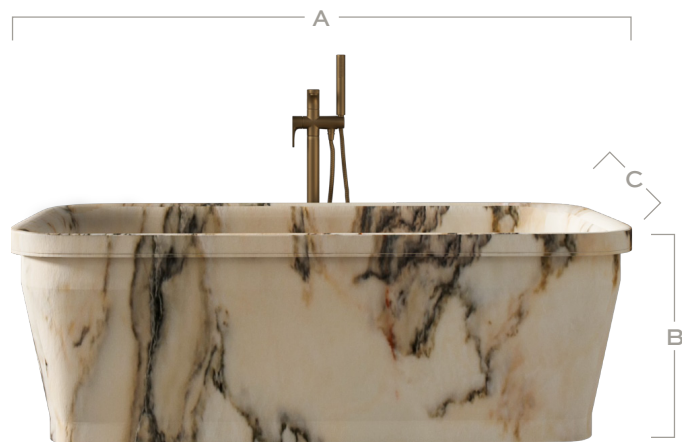

Sebastian

Edition No. 1-05 Tub

With flared sides, a deep bevel under the substantial rim and a subtle kickout at its base, the Sebastian Tub finds all the right angles to amplify the play of light, making a splendid focal point at the center of a primary bathroom.

Front View

	66"	72"
WIDTH (A)	66" 168 cm	72" 182 cm
HEIGHT (B)	22" 56 cm	22" 56 cm
DEPTH (C)	33" 84 cm	33" 84 cm
INTERIOR HEIGHT	19" 48 cm	19" 48 cm
WEIGHT	1,279 lb 580 kg	1,400 lb 635 kg

STONE

ARABESCATO CORCHIA