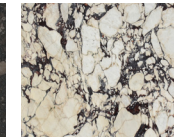

Sebastian

Edition No. 1-05 Tub

With flared sides, a deep bevel under the substantial rim and a subtle kickout at its base, the Sebastian Tub finds all the right angles to amplify the play of light, making a splendid focal point at the center of a primary bathroom.

BIANCO AVORIO

BIANCO PERLINO

BELGIAN BLUESTONE

CALACATTA VIOLETTE

CAPPADOCIA

CEPPO DI GRE

GRIGIO ALPI

LILAC

METAL (OPTIONAL)

BRONZE

POLISHED NICKEL

NATURAL BRASS

BLACKENED BRASS

BURNISHED BRASS

Stone available in polished, honed, antiqued, and sandblasted & brushed.

Note: Plumbing fixtures not included.