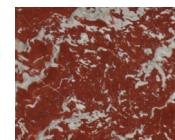

BIANCO AVORIO

BIANCO PERLINO

BELGIAN BLUESTONE

CALACATTA VIOLETTE

CAPPADOCIA

CEPPO DI GRE

GRIGIO ALPI

LILAC

LUANA

NERO MARQUINA

PICASSO

PIETRA DI CARDOSO

ROMAN OCEAN TRAVERTINE

ROUGE DE FRANCE

TITANIUM TRAVERTINE

WHITE CARRARA

METAL (OPTIONAL)

BRONZE

POLISHED NICKEL

NATURAL BRASS

BLACKENED BRASS

BURNISHED BRASS

Stone available in polished, honed, antiqued, and sandblasted & brushed.

Note: Plumbing fixtures not included.