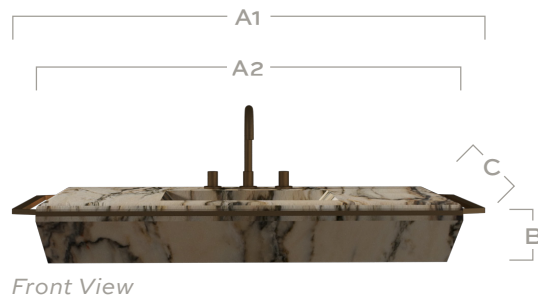

Sebastian

Edition No. 1-05 Wall Mount

Seamless and elegant, the Sebastian Wall Mount offers a self-contained statement. The reverse beveled edge brings a minimalist elegance while providing an ergonomic approach as an ADA-compliant solution.

STONE

METAL (OPTIONAL)

Stone available in polished, honed, antiqued, and sandblasted & brushed.

Note: Plumbing fixtures not included.

	30"	42"
OVERALL WIDTH (A1)	35" 90 cm	47" 120 cm
STONE WIDTH (A2)	30" 76 cm	42" 106 cm
HEIGHT (B)	7" 18 cm	7" 18 cm
DEPTH (C)	21" 54 cm	21" 54 cm
WEIGHT	243 lb 110 kg	281 lb 127.5 kg