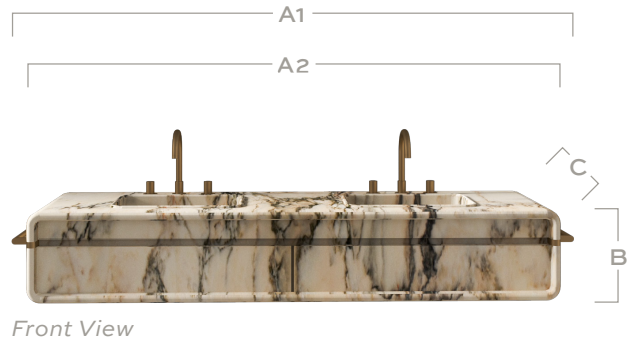

Tassilo

Edition No. 2-07 Wall Mount Double Vanity

The Tassilo Wall Mount Double Vanity is complete with three integrated drawers. A ribbon of metal that extends into subtle towel bars bisects this grand piece, capping it with an element of surprise. ADA-compliant.

	84"
OVERALL WIDTH (A1)	89" 227 cm
STONE WIDTH (A2)	83" 212 cm
HEIGHT (B)	15" 37 cm
DEPTH (C)	22" 55 cm
WEIGHT	699 lb 317 kg

STONE

ARABESCATO CORCHIA

BIANCO AVORIO

BIANCO PERLINO

BELGIAN BLUESTONE

CALACATTA VIOLETTE