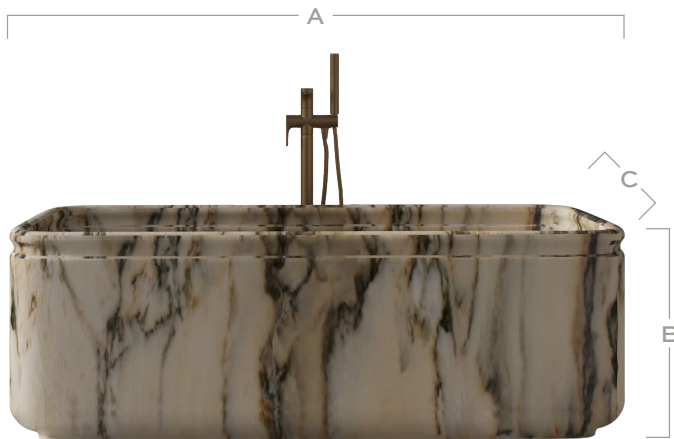

Tassilo

Edition No. 2-07 Tub

Rounded edges soften the rectilinear Tassilo Tub without diminishing its powerful presence. With thoughtful details including a reveal below the rim, recessed base, and ergonomic interior, this tub is designed for a true respite.

Front View

	66"	72"
WIDTH (A)	66" 168 cm	72" 182 cm
HEIGHT (B)	22" 56 cm	22" 56 cm
DEPTH (C)	33" 84 cm	33" 84 cm
INTERIOR HEIGHT	19" 48 cm	19" 48 cm
WEIGHT	1,279 lb 580 kg	1,400 lb 635 kg

STONE

ARABESCATO
CORCHIA