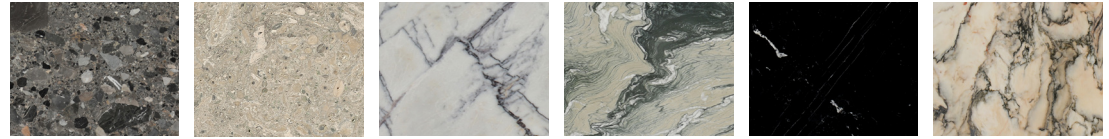

Tassilo

Edition No. 2-07 Vanity

Parallel ribbons of stone delineate the structure of the Tassilo Vanity, as countertop and drawer surround turn the corner to flow downward together. A nested Dressing Table is available to add a touch of modern glamor.

Front View

	48"
OVERALL WIDTH (A1)	53" 135 cm
STONE WIDTH (A2)	48" 120 cm
HEIGHT (B)	35" 90 cm
DEPTH (C)	22" 56 cm
WEIGHT	851 lb 386 kg

STONE

ARABESCATO CORCHIA

BIANCO AVORIO

BIANCO PERLINO

BELGIAN BLUESTONE

CALACATTA VIOLETTE

CAPPADOCIA

CEPPO DI GRE

GRIGIO ALPI

LILAC

LUANA

NERO MARQUINA

PICASSO

NATURAL BRASS

BLACKENED BRASS

BURNISHED BRASS

Stone available in polished, honed, antiqued, and sandblasted & brushed.

Note: Plumbing fixtures not included.