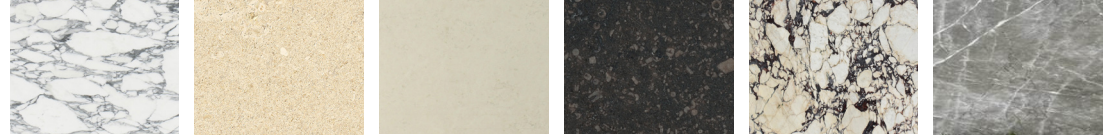

Tassilo

Edition No. 2-07 Vanity

Parallel ribbons of stone delineate the structure of the Tassilo Vanity, as countertop and drawer surround turn the corner to flow downward together. A nested Dressing Table is available to add a touch of modern glamor.

Front View

	48"
OVERALL WIDTH (A1)	53" 135 cm
STONE WIDTH (A2)	48" 120 cm
HEIGHT (B)	35" 90 cm
DEPTH (C)	22" 56 cm
WEIGHT	851 lb 386 kg

STONE

ARABESCATO CORCHIA

BIANCO AVORIO

BIANCO PERLINO

BELGIAN BLUESTONE

NATURAL BRASS

BLACKENED BRASS

BURNISHED BRASS

Stone available in polished, honed, antiqued, and sandblasted & brushed.

Note: Plumbing fixtures not included.