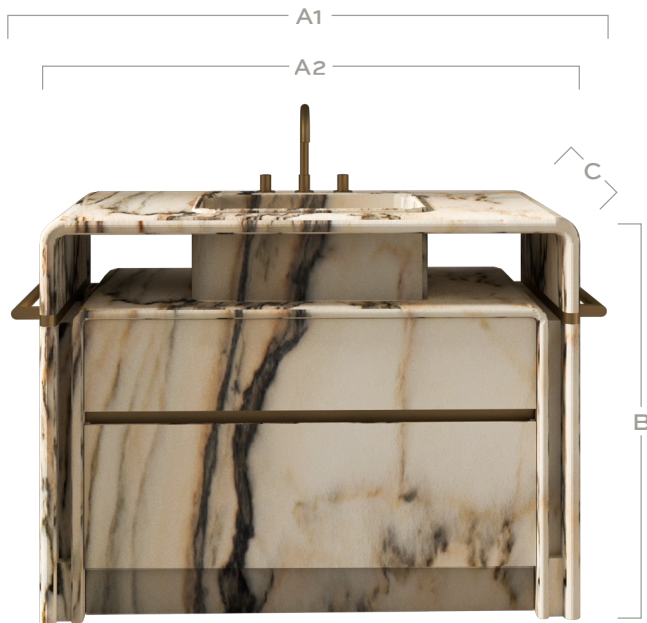

Tassilo

Edition No. 2-07 Vanity

Parallel ribbons of stone delineate the structure of the Tassilo Vanity, as countertop and drawer surround turn the corner to flow downward together. A nested Dressing Table is available to add a touch of modern glamor.

Front View

	48"
OVERALL WIDTH (A1)	53" 135 cm
STONE WIDTH (A2)	48" 120 cm
HEIGHT (B)	35" 90 cm
DEPTH (C)	22" 56 cm
WEIGHT	851 lb 386 kg

STONE

ARABESCATO CORCHIA

BIANCO AVORIO

BIANCO PERLINO

BELGIAN BLUESTONE