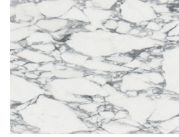

# Tassilo

Edition No. 2-07 Vessel

A rectangular shape and right angles ground the Tassilo Vessel, while its tubular rim, deep reveal, and softly rounded edges create a sense of history, as though the piece were tempered by the effects of time.

## STONE

ARABESCATO  
CORCHIA

BIANCO  
AVORIO

BIANCO  
PERLINO

BELGIAN  
BLUESTONE

CALACATTA  
VIOLETTE

CAPPADOCIA

CEPPO  
DI GRE