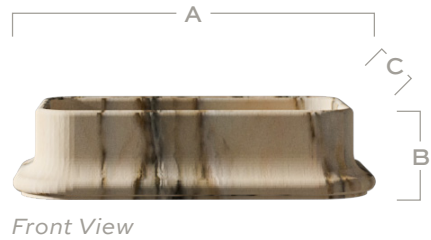

# Tassilo

Edition No. 2-07 Vessel

A rectangular shape and right angles ground the Tassilo Vessel, while its tubular rim, deep reveal, and softly rounded edges create a sense of history, as though the piece were tempered by the effects of time.

## STONE

ARABESCATO  
CORCHIA

BIANCO  
AVORIO

BIANCO  
PERLINO

BELGIAN  
BLUESTONE

CALACATTA  
VIOLETTE

CAPPADOCIA

CEPPO  
DI GRE

TITANIUM  
TRAVERTINE

WHITE  
CARRARA

Stone available in polished, honed, antiqued, and sandblasted & brushed.

Note: Plumbing fixtures not included.

20"	
WIDTH (A)	21" 53 cm
HEIGHT (B)	6" 15 cm
DEPTH (C)	15" 38 cm
WEIGHT	77 lb 35 kg