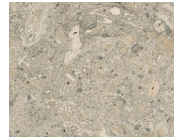

# Tassilo

Edition No. 2-07 Vessel

A rectangular shape and right angles ground the Tassilo Vessel, while its tubular rim, deep reveal, and softly rounded edges create a sense of history, as though the piece were tempered by the effects of time.

## STONE

ARABESCATO  
CORCHIA

BIANCO  
AVORIO

BIANCO  
PERLINO

BELGIAN  
BLUESTONE

CALACATTA  
VIOLETTE

CAPPADOCIA

CEPPO  
DI GRE

TITANIUM  
TRAVERTINE

WHITE  
CARRARA

Stone available in polished, honed, antiqued, and sandblasted & brushed.

Note: Plumbing fixtures not included.

20"	
WIDTH (A)	21" 53 cm
HEIGHT (B)	6" 15 cm
DEPTH (C)	15" 38 cm
WEIGHT	77 lb 35 kg