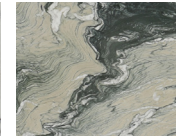

Tassilo

Edition No. 2-07 Vessel

A rectangular shape and right angles ground the Tassilo Vessel, while its tubular rim, deep reveal, and softly rounded edges create a sense of history, as though the piece were tempered by the effects of time.

STONE

LUANA

Stone available in polished, honed, antiqued, and sandblasted & brushed.

Note: Plumbing fixtures not included.

20"	
WIDTH (A)	21" 53 cm
HEIGHT (B)	6" 15 cm
DEPTH (C)	15" 38 cm
WEIGHT	77 lb 35 kg