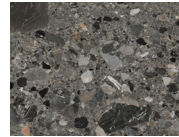

# Tassilo

Edition No. 2-07 Vessel

A rectangular shape and right angles ground the Tassilo Vessel, while its tubular rim, deep reveal, and softly rounded edges create a sense of history, as though the piece were tempered by the effects of time.

## STONE

ARABESCATO  
CORCHIA

BIANCO  
AVORIO

BIANCO  
PERLINO

BELGIAN  
BLUESTONE

CALACATTA  
VIOLETTE

CAPPADOCIA

CEPPO  
DI GRE

TITANIUM  
TRAVERTINE

WHITE  
CARRARA

Stone available in polished, honed, antiqued, and sandblasted & brushed.

Note: Plumbing fixtures not included.

20"	
WIDTH (A)	21" 53 cm
HEIGHT (B)	6" 15 cm
DEPTH (C)	15" 38 cm
WEIGHT	77 lb 35 kg