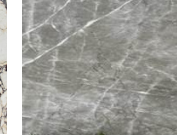

# Tassilo

Edition No. 2-07 Vessel

A rectangular shape and right angles ground the Tassilo Vessel, while its tubular rim, deep reveal, and softly rounded edges create a sense of history, as though the piece were tempered by the effects of time.

## STONE

ARABESCATO  
CORCHIA

BIANCO  
AVORIO

BIANCO  
PERLINO

BELGIAN  
BLUESTONE

CALACATTA  
VIOLETTE

CAPPADOCIA

CEPPO  
DI GRE