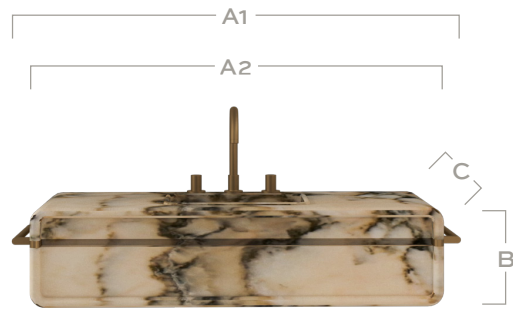

Tassilo

Edition No. 2-07 Wall Mount Vanity

The Tassilo Wall Mount Vanity has a unified geometry eased by sinuous detailing and finished with two integrated drawers. ADA-compliant and simply chic.

Front View

	60"
OVERALL WIDTH (A1)	66" 167 cm
STONE WIDTH (A2)	60" 152 cm
HEIGHT (B)	15" 37 cm
DEPTH (C)	22" 55 cm
WEIGHT	591 lb 268 kg

STONE

ARABESCATO CORCHIA

BIANCO AVORIO

BIANCO PERLINO

BELGIAN BLUESTONE

CALACATTA VIOLETTE