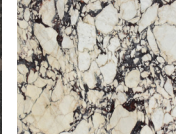

	60"
OVERALL WIDTH (A1)	66" 167 cm
STONE WIDTH (A2)	60" 152 cm
HEIGHT (B)	15" 37 cm
DEPTH (C)	22" 55 cm
WEIGHT	591 lb 268 kg

STONE

ARABESCATO CORCHIA

BIANCO AVORIO

BIANCO PERLINO

BELGIAN BLUESTONE

CALACATTA VIOLETTE

CAPPADOCIA

CEPPO DI GRE

GRIGIO ALPI

LILAC

LUANA

NERO MARQUINA

PICASSO

PIETRA DI CARDOSO

BLACKENED BRASS

BURNISHED BRASS

Stone available in polished, honed, antiqued, and sandblasted & brushed.

Note: Plumbing fixtures not included.