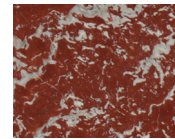

BIANCO AVORIO

BIANCO PERLINO

BELGIAN BLUESTONE

CALACATTA VIOLETTE

CAPPADOCIA

CEPPO DI GRE

GRIGIO ALPI

LILAC

LUANA

NERO MARQUINA

PICASSO

PIETRA DI CARDOSO

ROMAN OCEAN TRAVERTINE

ROUGE DE FRANCE

TITANIUM TRAVERTINE

WHITE CARRARA

METAL

BRONZE

POLISHED NICKEL

NATURAL BRASS

BLACKENED BRASS

BURNISHED BRASS

Stone available in polished, honed, antiqued, and sandblasted & brushed.

Note: Plumbing fixtures not included.