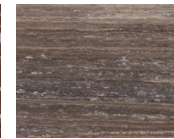

BIANCO AVORIO

BIANCO PERLINO

BELGIAN BLUESTONE

CALACATTA VIOLETTE

CAPPADOCIA

CEPPO DI GRE

GRIGIO ALPI

LILAC

LUANA

NERO MARQUINA

PICASSO

PIETRA DI CARDOSO

ROMAN OCEAN TRAVERTINE

ROUGE DE FRANCE

TITANIUM TRAVERTINE

WHITE CARRARA

METAL

BRONZE

POLISHED NICKEL

NATURAL BRASS

BLACKENED BRASS

BURNISHED BRASS

Stone available in polished, honed, antiqued, and sandblasted & brushed.

Note: Plumbing fixtures not included.