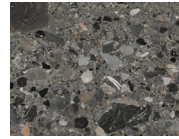

BIANCO AVORIO

BIANCO PERLINO

BELGIAN BLUESTONE

CALACATTA VIOLETTE

CAPPADOCIA

CEPPO DI GRE

GRIGIO ALPI

LILAC

METAL

BRONZE

POLISHED NICKEL

NATURAL BRASS

BLACKENED BRASS

BURNISHED BRASS

Stone available in polished, honed, antiqued, and sandblasted & brushed.

Note: Plumbing fixtures not included.