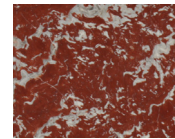

ROUGE DE FRANCE