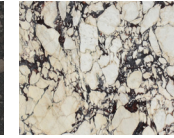

Tassilo

Edition No. 1-07

A true jewel, Tassilo blends modern proportions with classical references. The two continuous ribbons of stone highlight the warmth and comfort of the fire. With options for a metal frontispiece and alternate stone for the upper mantel, this piece can be fashioned to complement any room.

STONE

ARABESCATO CORCHIA

BIANCO AVORIO

BIANCO PERLINO

BELGIAN BLUESTONE

CALACATTA VIOLETTE

CAPPADOCIA

CEPPO DI GRE

METAL (OPTIONAL)

BRONZE

BRUSHED PEWTER

NATURAL BRASS

BLACKENED STEEL

BURNISHED BRASS

Stone available in polished, honed, antiqued, and sandblasted & brushed.