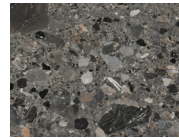

Tassilo

Edition No. 1-07

A true jewel, Tassilo blends modern proportions with classical references. The two continuous ribbons of stone highlight the warmth and comfort of the fire. With options for a metal frontispiece and alternate stone for the upper mantel, this piece can be fashioned to complement any room.

STONE

ARABESCATO CORCHIA

BIANCO AVORIO

BIANCO PERLINO

BELGIAN BLUESTONE

CALACATTA VIOLETTE

CAPPADOCIA

CEPPO DI GRE

METAL (OPTIONAL)

BRONZE

BRUSHED PEWTER

NATURAL BRASS

BLACKENED STEEL

BURNISHED BRASS

Stone available in polished, honed, antiqued, and sandblasted & brushed.