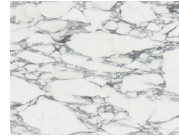

Tassilo

Edition No. 1-07

A true jewel, Tassilo blends modern proportions with classical references. The two continuous ribbons of stone highlight the warmth and comfort of the fire. With options for a metal frontispiece and alternate stone for the upper mantel, this piece can be fashioned to complement any room.

STONE

ARABESCATO CORCHIA

BIANCO AVORIO

BIANCO PERLINO

BELGIAN BLUESTONE

CALACATTA VIOLETTE

CAPPADOCIA

CEPPO DI GRE

METAL (OPTIONAL)

BRONZE

BRUSHED PEWTER

NATURAL BRASS

BLACKENED STEEL

BURNISHED BRASS

Stone available in polished, honed, antiqued, and sandblasted & brushed.