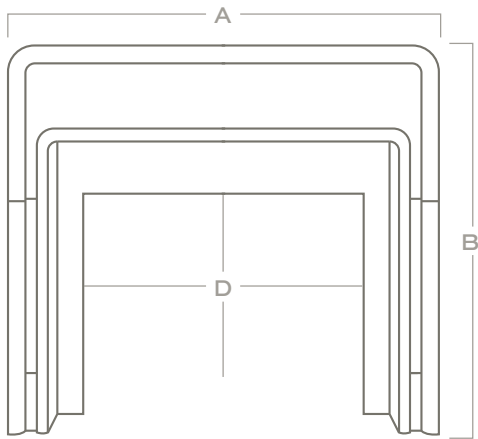

Top View

Front View

	GRANDE	STANDARD	EUROPEAN
WIDTH (A)	62" 158 cm	58" 147 cm	54" 137 cm
HEIGHT (B)	55 1/2" 141 cm	51 1/2" 131 cm	47 1/2" 121 cm
DEPTH (C)	10 3/8" 26 cm	10 3/8" 26 cm	10 3/8" 26 cm
FIREBOX OPENING (D)	48" W x 40" H 122cm W x 102cm H	44" W x 36" H 112cm W x 91cm H	40" W x 32" H 102cm W x 81cm H