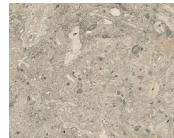

Tassilo

Edition No. 1-07

A true jewel, Tassilo blends modern proportions with classical references. The two continuous ribbons of stone highlight the warmth and comfort of the fire. With options for a metal frontispiece and alternate stone for the upper mantel, this piece can be fashioned to complement any room.

STONE

ARABESCATO CORCHIA

BIANCO AVORIO

BIANCO PERLINO

BELGIAN BLUESTONE

CALACATTA VIOLETTE

CAPPADOCIA

CEPPO DI GRE

METAL (OPTIONAL)

BRONZE

BRUSHED PEWTER

NATURAL BRASS

BLACKENED STEEL

BURNISHED BRASS

Stone available in polished, honed, antiqued, and sandblasted & brushed.