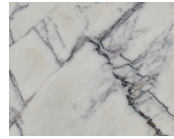

# Hamilton

Edition No. 3-12 Apron Sink

Recessed corners and subtle reveals create a layered effect that gives the Hamilton Apron Sink its geometric sense of volume. An optional towel bar, recessed faucet deck, and considered side reveal add detail to the design.

Shown in Arabescato Corchia with Burnished Brass. Also available without towel bar. Plumbing fixtures not included.

Available in 30-inch or 36-inch widths.

## STONE

ARABESCATO  
CORCHIA

BELGIAN  
BLUESTONE

BIANCO  
PERLINO

CALACATTA  
VIOLETTE

CAPPADOCIA

CEPPO  
DIGRE

FRENCH  
VANILLA

## METAL (OPTIONAL)

BRONZE

POLISHED  
NICKEL

NATURAL  
BRASS

BLACKENED  
BRASS

BURNISHED  
BRASS

Stone available in polished, honed, antiqued, and light sandblasted.