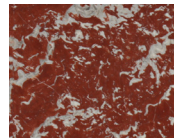

## STONE

ARABESCATO  
CORCHIA

BELGIAN  
BLUESTONE

BIANCO  
PERLINO

CALACATTA  
VIOLETTE

CAPPADOCIA

CEPPO  
DIGRE

FRENCH  
VANILLA

LILAC

LUANA

NERO  
MARQUINA

PICASSO

PIETRA  
DI CARDOSO

ROMAN OCEAN  
TRAVERTINE

ROUGE  
DE FRANCE

TITANIUM  
TRAVERTINE

## METAL (OPTIONAL)

BRONZE

POLISHED  
NICKEL

NATURAL  
BRASS

BLACKENED  
BRASS

BURNISHED  
BRASS

Stone available in polished, honed, antiqued, and light sandblasted.