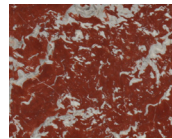

## STONE

ARABESCATO  
CORCHIA

BELGIAN  
BLUESTONE

BIANCO  
PERLINO

CALACATTA  
VIOLETTE

CAPPADOCIA

CEPPO  
DIGRE

FRENCH  
VANILLA

LILAC

LUANA

NERO  
MARQUINA

PICASSO

PIETRA  
DI CARDOSO

ROMAN OCEAN  
TRAVERTINE

ROUGE  
DE FRANCE

TITANIUM  
TRAVERTINE

## METAL

BRONZE

POLISHED  
NICKEL

NATURAL  
BRASS

BLACKENED  
BRASS

BURNISHED  
BRASS

Stone available in polished, honed, antiqued, and light sandblasted.