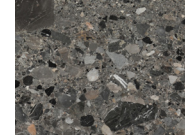

Shown in Arabescato Corchia with Burnished Brass.

Available in 30-inch, 36-inch and 48-inch widths, and two or three tiers.

## STONE

ARABESCATO  
CORCHIA

BELGIAN  
BLUESTONE

BIANCO  
PERLINO

CALACATTA  
VIOLETTE

CAPPADOCIA

CEPPO  
DIGRE

FRENCH  
VANILLA

LILAC

LUANA

NERO  
MARQUINA

PICASSO

PIETRA  
DI CARDOSO

ROMAN OCEAN  
TRAVERTINE

ROUGE  
DE FRANCE

TITANIUM  
TRAVERTINE

## METAL

BRONZE

POLISHED  
NICKEL

NATURAL  
BRASS

BLACKENED  
BRASS

BURNISHED  
BRASS

Stone available in polished, honed, antiqued, and light sandblasted.