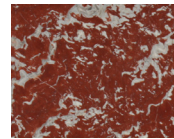

Shown in Arabescato Corchia with Burnished Brass.

Available in 30-inch, 36-inch and 48-inch widths, and two or three tiers.

STONE

ARABESCATO
CORCHIA

BELGIAN
BLUESTONE

BIANCO
PERLINO

CALACATTA
VIOLETTE

CAPPADOCIA

CEPPO
DIGRE

FRENCH
VANILLA

LILAC

LUANA

NERO
MARQUINA

PICASSO

PIETRA
DI CARDOSO

ROMAN OCEAN
TRAVERTINE

ROUGE
DE FRANCE

TITANIUM
TRAVERTINE

VERDE
LEVANTO

WHITE
CARRARA

METAL

BRONZE

POLISHED
NICKEL

NATURAL
BRASS

BLACKENED
BRASS

BURNISHED
BRASS

Stone available in polished, honed, antiqued, and light sandblasted.