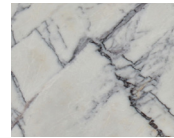

Tassilo

Edition No. 3-07 Shelving Unit - 3 Tier

Quietly elemental the Wall-Mounted Tassilo Shelving Unit appears to defy gravity. Flat solid brass strips accentuate its deceptively simple form, articulating planes of natural stone and the distinctly rounded edges of its shelves.

Shown in Arabescato Corchia with Burnished Brass.

Available in 30-inch, 36-inch and 48-inch widths, and two or three tiers.

STONE

LILAC

METAL

Stone available in polished, honed, antiqued, and light sandblasted.