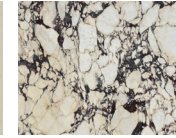

Tassilo

Edition No. 3-07 Shelving Unit - 3 Tier

Quietly elemental the Wall-Mounted Tassilo Shelving Unit appears to defy gravity. Flat solid brass strips accentuate its deceptively simple form, articulating planes of natural stone and the distinctly rounded edges of its shelves.

Shown in Arabescato Corchia with Burnished Brass.

Available in 30-inch, 36-inch and 48-inch widths, and two or three tiers.

STONE

ARABESCATO
CORCHIA

BELGIAN
BLUESTONE

BIANCO
PERLINO

CALACATTA
VIOLETTE

CAPPADOCIA

ROUGE
DE FRANCE

TITANIUM
TRAVERTINE

VERDE
LEVANTO

WHITE
CARRARA

METAL

BRONZE

POLISHED
NICKEL

NATURAL
BRASS

BLACKENED
BRASS

BURNISHED
BRASS

Stone available in polished, honed, antiqued, and light sandblasted.