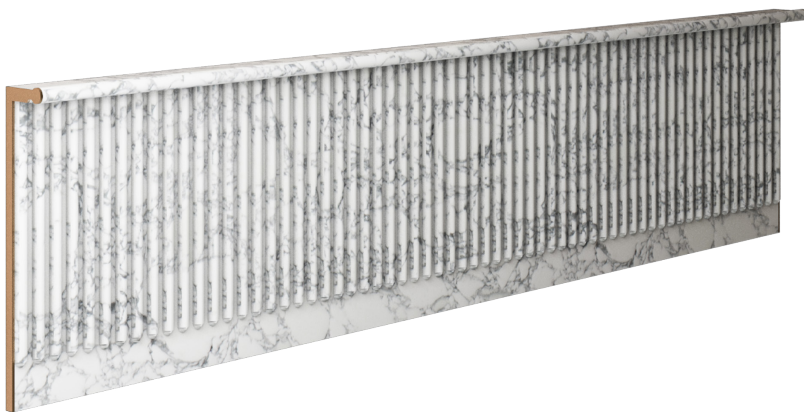

Tassilo

Edition No. 3-07 Backsplash

Embellished with a queue of cylindrical fluting, the Tassilo Backsplash activates the wall with a contemporary cadence that captures the subtle play of light and shadow. Optional finishing elements include a metal side cap, header, and four-inch-deep shelf with a seamless rod edge.

Shown in Arabescato Corchia with Burnished Brass.

Specified to order: 36-inch to 144-inch length; 18-inch to 96-inch height.

STONE

ARABESCATO CORCHIA

BELGIAN BLUESTONE

BIANCO PERLINO

CALACATTA VIOLETTE

CAPPADOCIA

BLACKENED BRASS

BURNISHED BRASS

Stone available in polished, honed, antiqued, and light sandblasted.