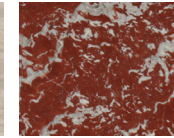

Shown in Arabescato Corchia with Burnished Brass.

Specified to order: 36-inch to 144-inch length; 18-inch to 96-inch height.

STONE

ARABESCATO CORCHIA

BELGIAN BLUESTONE

BIANCO PERLINO

CALACATTA VIOLETTE

CAPPADOCIA

CEPPO DIGRE

FRENCH VANILLA

LILAC

LUANA

NERO MARQUINA

PICASSO

PIETRA DI CARDOSO

ROMAN OCEAN TRAVERTINE

ROUGE DE FRANCE

TITANIUM TRAVERTINE

VERDE LEVANTO

WHITE CARRARA

METAL (OPTIONAL)

BRONZE

POLISHED NICKEL

NATURAL BRASS

BLACKENED BRASS

BURNISHED BRASS

Stone available in polished, honed, antiqued, and light sandblasted.