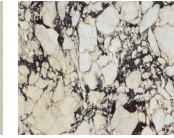

Tassilo

Edition No. 3-07 Range Hood

Rounded edges streamline the Tassilo Hood, enhancing its quiet presence. A deep concave shadow line above the rim can feature a metal accent rod, highlighting the stone's bottom edge or remain unembellished. The simple wedge shape allows cabinets to meet the hood impeccably.

Shown in Arabescato Corchia with Burnished Brass.

Available in standard widths to accommodate 36", 48", and 60" ranges sizes; variable heights.

STONE

ARABESCATO
CORCHIA

BELGIAN
BLUESTONE

BIANCO
PERLINO

CALACATTA
VIOLETTE

CAPPADOCIA

CEPPO
DIGRE

FRENCH
VANILLA

LILAC

LUANA

NERO
MARQUINA

PICASSO

PIETRA
DI CARDOSO

NATURAL
BRASS

BLACKENED
BRASS

BURNISHED
BRASS

Stone available in polished, honed, antiqued, and light sandblasted.