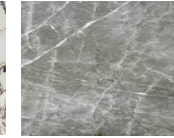

Tassilo

Edition No. 3-07 Range Hood

Rounded edges streamline the Tassilo Hood, enhancing its quiet presence. A deep concave shadow line above the rim can feature a metal accent rod, highlighting the stone's bottom edge or remain unembellished. The simple wedge shape allows cabinets to meet the hood impeccably.

Shown in Arabescato Corchia with Burnished Brass.

Available in standard widths to accommodate 36", 48", and 60" ranges sizes; variable heights.

STONE

ARABESCATO
CORCHIA

BELGIAN
BLUESTONE

BIANCO
PERLINO

CALACATTA
VIOLETTE

NATURAL
BRASS

BLACKENED
BRASS

BURNISHED
BRASS

Stone available in polished, honed, antiqued, and light sandblasted.