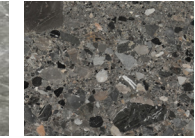

CEPPO
DIGRE