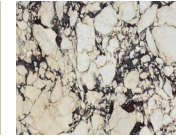

Tassilo

Edition No. 3-07 Apron Sink

A curving expanse of stone caps the clean, front plane of our Tassilo Apron Sink. Inset below counter level, a recessed deck supports the fixtures while maintaining a clean, dry surround for the deep, single basin. An optional solid brass towel bar follows the concave shape at the top edge, emphasizing the distinct geometry of this elegant piece.

Shown in Arabescato Corchia with Burnished Brass. Also available without towel bar. Plumbing fixtures not included.

Available in 30-inch or 36-inch widths.

STONE

ARABESCATO
CORCHIA

BELGIAN
BLUESTONE

BIANCO
PERLINO

CALACATTA
VIOLETTE

CAPPADOCIA

CEPPO
DIGRE

FRENCH
VANILLA

LILAC

LUANA

NERO
MARQUINA

PICASSO

POLISHED
NICKEL

NATURAL
BRASS

BLACKENED
BRASS

BURNISHED
BRASS

Stone available in polished, honed, antiqued, and light sandblasted.