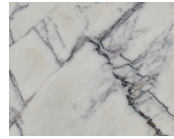

Tassilo

Edition No. 3-07 Apron Sink

A curving expanse of stone caps the clean, front plane of our Tassilo Apron Sink. Inset below counter level, a recessed deck supports the fixtures while maintaining a clean, dry surround for the deep, single basin. An optional solid brass towel bar follows the concave shape at the top edge, emphasizing the distinct geometry of this elegant piece.

Shown in Arabescato Corchia with Burnished Brass. Also available without towel bar. Plumbing fixtures not included.

Available in 30-inch or 36-inch widths.

STONE

ARABESCATO
CORCHIA

BELGIAN
BLUESTONE

BIANCO
PERLINO

CALACATTA
VIOLETTE

CAPPADOCIA

CEPPO
DIGRE

FRENCH
VANILLA

LILAC

LUANA

NERO
MARQUINA

PICASSO

POLISHED
NICKEL

NATURAL
BRASS

BLACKENED
BRASS

BURNISHED
BRASS

Stone available in polished, honed, antiqued, and light sandblasted.