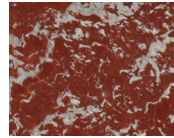

Shown in Arabescato Corchia with Burnished Brass. Also available without towel bar. Plumbing fixtures not included.

Available in 30-inch or 36-inch widths.

STONE

ARABESCATO
CORCHIA

BELGIAN
BLUESTONE

BIANCO
PERLINO

CALACATTA
VIOLETTE

CAPPADOCIA

CEPPO
DIGRE

FRENCH
VANILLA

LILAC

LUANA

NERO
MARQUINA

PICASSO

PIETRA
DI CARDOSO

ROMAN OCEAN
TRAVERTINE

ROUGE
DE FRANCE

TITANIUM
TRAVERTINE

VERDE
LEVANTO

WHITE
CARRARA

METAL (OPTIONAL)

BRONZE

POLISHED
NICKEL

NATURAL
BRASS

BLACKENED
BRASS

BURNISHED
BRASS

Stone available in polished, honed, antiqued, and light sandblasted.