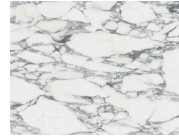

Tassilo

Edition No. 3-07 Apron Sink

A curving expanse of stone caps the clean, front plane of our Tassilo Apron Sink. Inset below counter level, a recessed deck supports the fixtures while maintaining a clean, dry surround for the deep, single basin. An optional solid brass towel bar follows the concave shape at the top edge, emphasizing the distinct geometry of this elegant piece.

Shown in Arabescato Corchia with Burnished Brass. Also available without towel bar. Plumbing fixtures not included.

Available in 30-inch or 36-inch widths.

STONE

ARABESCATO
CORCHIA

BELGIAN
BLUESTONE

BIANCO
PERLINO

POLISHED
NICKEL

NATURAL
BRASS

BLACKENED
BRASS

BURNISHED
BRASS

Stone available in polished, honed, antiqued, and light sandblasted.