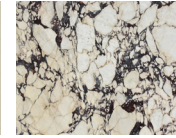

Front View

STONE

ARABESCATO
CORCHIA

BELGIAN
BLUESTONE

BIANCO
PERLINO

CALACATTA
VIOLETTE

CAPPADOCIA

CEPPO
DIGRE

FRENCH
VANILLA

LILAC

LUANA

NERO
MARQUINA

PICASSO

PIETRA
DI CARDOSO

ROMAN OCEAN
TRAVERTINE

ROUGE
DE FRANCE

TITANIUM
TRAVERTINE

VERDE
LEVANTO

WHITE
CARRARA

Stone available in polished, honed, antiqued, and sandblasted & brushed.

Note: Plumbing fixtures not included.

	30"	39"
WIDTH (A)	30" 76 cm	39" 99 cm
HEIGHT (B)	6" 16 cm	6" 16 cm
DEPTH (C)	21" 52 cm	21" 52 cm
WEIGHT	194 lb 88 kg	280 lb 127 kg