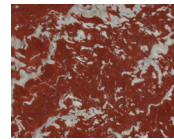

Front View

STONE

ARABESCATO
CORCHIA

BELGIAN
BLUESTONE

BIANCO
PERLINO

CALACATTA
VIOLETTE

CAPPADOCIA

CEPPO
DIGRE

FRENCH
VANILLA

LILAC

LUANA

NERO
MARQUINA

PICASSO

PIETRA
DI CARDOSO

ROMAN OCEAN
TRAVERTINE

ROUGE
DE FRANCE

TITANIUM
TRAVERTINE

VERDE
LEVANTO

WHITE
CARRARA

Stone available in polished, honed, antiqued, and sandblasted & brushed.

Note: Plumbing fixtures not included.

	30"	39"
WIDTH (A)	30" 76 cm	39" 99 cm
HEIGHT (B)	6" 16 cm	6" 16 cm
DEPTH (C)	21" 52 cm	21" 52 cm
WEIGHT	194 lb 88 kg	280 lb 127 kg