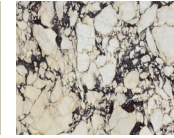

STONE

ARABESCATO CORCHIA

BELGIAN BLUESTONE

BIANCO PERLINO

CALACATTA VIOLETTE

CAPPADOCIA

CEPPO DIGRE

FRENCH VANILLA

LILAC

LUANA

NERO MARQUINA

PICASSO

PIETRA DI CARDOSO

ROMAN OCEAN TRAVERTINE

ROUGE DE FRANCE

TITANIUM TRAVERTINE

VERDE LEVANTO

WHITE CARRARA

METAL

BRONZE

POLISHED NICKEL

NATURAL BRASS

BLACKENED BRASS

BURNISHED BRASS