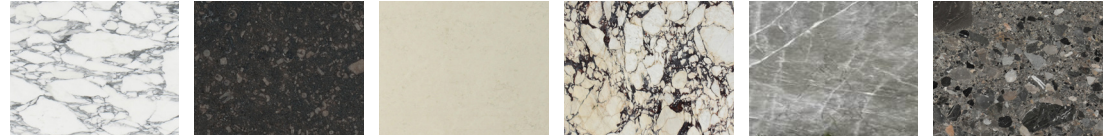

Hamilton

Edition No. 2-12 Demilune Vanity

With its rounded sides and open shelves, the Hamilton Demilune Vanity balances a striking scale with subtle intersections, primal geometries and the rhythmic fluting that captures light and shadow on its façade.

Front View

	60"
WIDTH (A)	65" 164 cm
HEIGHT (B)	35" 90 cm
DEPTH (C)	22" 55 cm
WEIGHT	994 lb 451 kg

STONE

ARABESCATO
CORCHIA

BELGIAN
BLUESTONE

BIANCO
PERLINO

CALACATTA
VIOLETTE

CAPPADOCIA

BLACKENED
BRASS

BURNISHED
BRASS

Stone available in polished, honed, antiqued, and sandblasted & brushed.

Note: Plumbing fixtures not included.