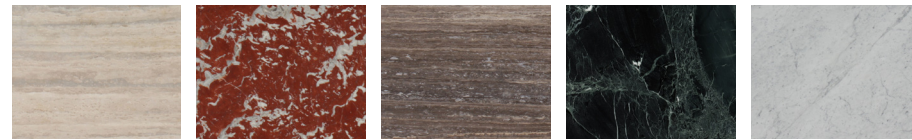

ROMAN OCEAN TRAVERTINE

ROUGE DE FRANCE

TITANIUM TRAVERTINE

VERDE LEVANTO

WHITE CARRARA