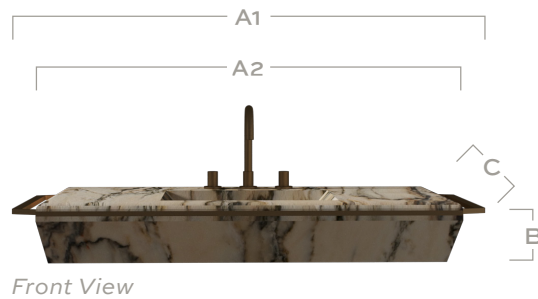

Sebastian

Edition No. 2-05 Wall Mount

Seamless and elegant, the Sebastian Wall Mount offers a self-contained statement. The reverse beveled edge brings a minimalist elegance while providing an ergonomic approach as an ADA-compliant solution.

STONE

METAL (OPTIONAL)

Stone available in polished, honed, antiqued, and sandblasted & brushed.

Note: Plumbing fixtures not included.

	30"	42"
OVERALL WIDTH (A1)	35" 90 cm	47" 120 cm
STONE WIDTH (A2)	30" 76 cm	42" 106 cm
HEIGHT (B)	7" 18 cm	7" 18 cm
DEPTH (C)	21" 54 cm	21" 54 cm
WEIGHT	243 lb 110 kg	281 lb 127.5 kg