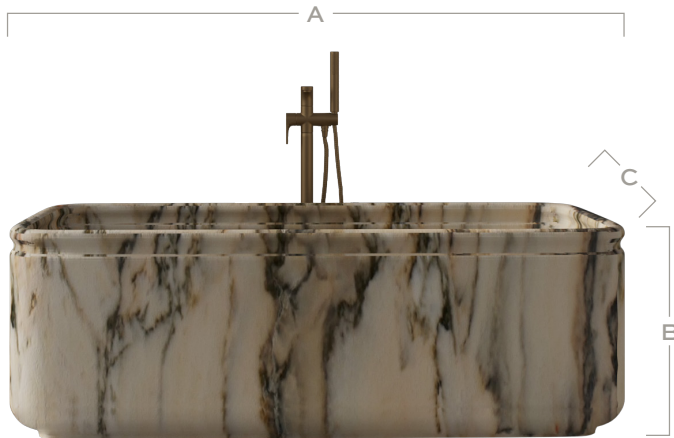

Tassilo

Edition No. 2-07 Tub

Rounded edges soften the rectilinear Tassilo Tub without diminishing its powerful presence. With thoughtful details including a reveal below the rim, recessed base, and ergonomic interior, this tub is designed for a true respite.

Front View

	66"	72"
WIDTH (A)	66" 168 cm	72" 182 cm
HEIGHT (B)	22" 56 cm	22" 56 cm
DEPTH (C)	33" 84 cm	33" 84 cm
INTERIOR HEIGHT	19" 48 cm	19" 48 cm
WEIGHT	1,279 lb 580 kg	1,400 lb 635 kg

STONE

ARABESCATO
CORCHIA