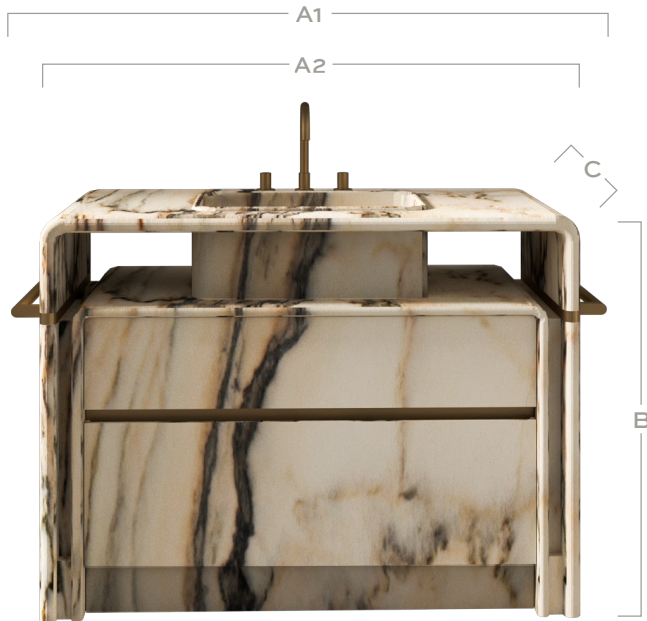

Tassilo

Edition No. 2-07 Vanity

Parallel ribbons of stone delineate the structure of the Tassilo Vanity, as countertop and drawer surround turn the corner to flow downward together. A nested Dressing Table is available to add a touch of modern glamor.

Front View

	48"
OVERALL WIDTH (A1)	53" 135 cm
STONE WIDTH (A2)	47" 120 cm
HEIGHT (B)	35" 90 cm
DEPTH (C)	22" 56 cm
WEIGHT	851 lb 386 kg

STONE

ARABESCATO CORCHIA

BELGIAN BLUESTONE

BIANCO PERLINO

CALACATTA VIOLETTE