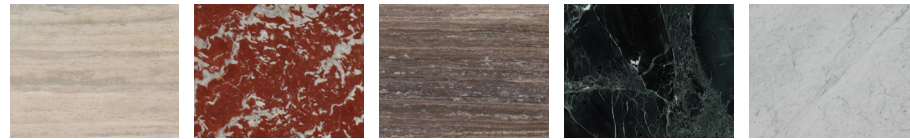

ROMAN OCEAN TRAVERTINE

ROUGE DE FRANCE

TITANIUM TRAVERTINE

VERDE LEVANTO

WHITE CARRARA