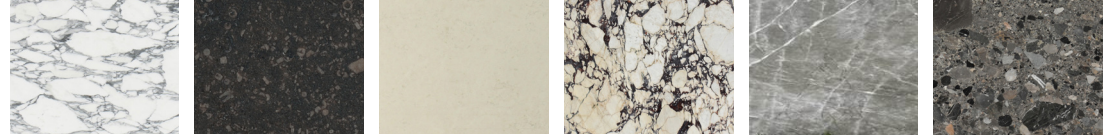

Tassilo

Edition No. 2-07 Vanity

Parallel ribbons of stone delineate the structure of the Tassilo Vanity, as countertop and drawer surround turn the corner to flow downward together. A nested Dressing Table is available to add a touch of modern glamor.

Front View

	48"
OVERALL WIDTH (A1)	53" 135 cm
STONE WIDTH (A2)	47" 120 cm
HEIGHT (B)	35" 90 cm
DEPTH (C)	22" 56 cm
WEIGHT	851 lb 386 kg

STONE

ARABESCATO CORCHIA

BELGIAN BLUESTONE

BIANCO PERLINO

CALACATTA VIOLETTE

NATURAL BRASS

BLACKENED BRASS

BURNISHED BRASS

Stone available in polished, honed, antiqued, and sandblasted & brushed.

Note: Plumbing fixtures not included.