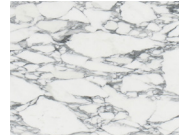

Tassilo

Edition No. 2-07 Vessel

A rectangular shape and right angles ground the Tassilo Vessel, while its tubular rim, deep reveal, and softly rounded edges create a sense of history, as though the piece were tempered by the effects of time.

STONE

ARABESCATO
CORCHIA

BELGIAN
BLUESTONE

BIANCO
PERLINO

CALACATTA
VIOLETTE

CAPPADOCIA

CEPPO
DIGRE

FRENCH
VANILLA

VERDE
LEVANTO

WHITE
CARRARA

Stone available in polished, honed, antiqued, and sandblasted & brushed.

Note: Plumbing fixtures not included.

20"	
WIDTH (A)	21" 53 cm
HEIGHT (B)	6" 15 cm
DEPTH (C)	15" 38 cm
WEIGHT	77 lb 35 kg