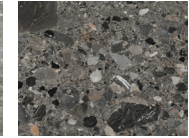

Tassilo

Edition No. 2-07 Vessel

A rectangular shape and right angles ground the Tassilo Vessel, while its tubular rim, deep reveal, and softly rounded edges create a sense of history, as though the piece were tempered by the effects of time.

STONE

ARABESCATO
CORCHIA

BELGIAN
BLUESTONE

BIANCO
PERLINO

CALACATTA
VIOLETTE

CAPPADOCIA

CEPPO
DIGRE

FRENCH
VANILLA

LILAC

LUANA

NERO
MARQUINA

PICASSO

PIETRA
DI CARDOSO

ROMAN OCEAN
TRAVERTINE

ROUGE
DE FRANCE

TITANIUM
TRAVERTINE

VERDE
LEVANTO

WHITE
CARRARA

Stone available in polished, honed, antiqued, and sandblasted & brushed.

Note: Plumbing fixtures not included.

20"	
WIDTH (A)	21" 53 cm
HEIGHT (B)	6" 15 cm
DEPTH (C)	15" 38 cm
WEIGHT	77 lb 35 kg