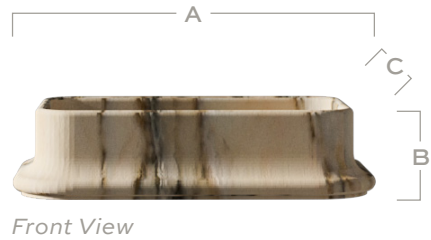

Tassilo

Edition No. 2-07 Vessel

A rectangular shape and right angles ground the Tassilo Vessel, while its tubular rim, deep reveal, and softly rounded edges create a sense of history, as though the piece were tempered by the effects of time.

VERDE
LEVANTO

WHITE
CARRARA

Stone available in polished, honed, antiqued, and sandblasted & brushed.

Note: Plumbing fixtures not included.

20"	
WIDTH (A)	21" 53 cm
HEIGHT (B)	6" 15 cm
DEPTH (C)	15" 38 cm
WEIGHT	77 lb 35 kg