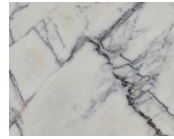

Tassilo

Edition No. 2-07 Vessel

A rectangular shape and right angles ground the Tassilo Vessel, while its tubular rim, deep reveal, and softly rounded edges create a sense of history, as though the piece were tempered by the effects of time.

STONE

ARABESCATO
CORCHIA

BELGIAN
BLUESTONE

BIANCO
PERLINO

CALACATTA
VIOLETTE

CAPPADOCIA

CEPPO
DIGRE

FRENCH
VANILLA

VERDE
LEVANTO

WHITE
CARRARA

Stone available in polished, honed, antiqued, and sandblasted & brushed.

Note: Plumbing fixtures not included.

20"	
WIDTH (A)	21" 53 cm
HEIGHT (B)	6" 15 cm
DEPTH (C)	15" 38 cm
WEIGHT	77 lb 35 kg