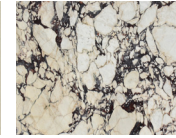

Tassilo

Edition No. 2-07 Vessel

A rectangular shape and right angles ground the Tassilo Vessel, while its tubular rim, deep reveal, and softly rounded edges create a sense of history, as though the piece were tempered by the effects of time.

STONE

ARABESCATO
CORCHIA

BELGIAN
BLUESTONE

BIANCO
PERLINO

CALACATTA
VIOLETTE

CAPPADOCIA

CEPPO
DIGRE

FRENCH
VANILLA

LILAC

LUANA

NERO
MARQUINA

PICASSO

PIETRA
DI CARDOSO

ROMAN OCEAN
TRAVERTINE

ROUGE
DE FRANCE

TITANIUM
TRAVERTINE

VERDE
LEVANTO

WHITE
CARRARA

Stone available in polished, honed, antiqued, and sandblasted & brushed.

Note: Plumbing fixtures not included.

20"	
WIDTH (A)	21" 53 cm
HEIGHT (B)	6" 15 cm
DEPTH (C)	15" 38 cm
WEIGHT	77 lb 35 kg