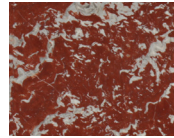

STONE

ARABESCATO
CORCHIA

BELGIAN
BLUESTONE

BIANCO
PERLINO

CALACATTA
VIOLETTE

CAPPADOCIA

CEPPO
DIGRE

FRENCH
VANILLA

LILAC

LUANA

NERO
MARQUINA

PICASSO

PIETRA
DI CARDOSO

ROMAN OCEAN
TRAVERTINE

ROUGE
DE FRANCE

TITANIUM
TRAVERTINE

VERDE
LEVANTO

WHITE
CARRARA

Stone available in polished, honed, antiqued, and sandblasted & brushed.

Note: Plumbing fixtures not included.

20"	
WIDTH (A)	21" 53 cm
HEIGHT (B)	6" 15 cm
DEPTH (C)	15" 38 cm
WEIGHT	77 lb 35 kg