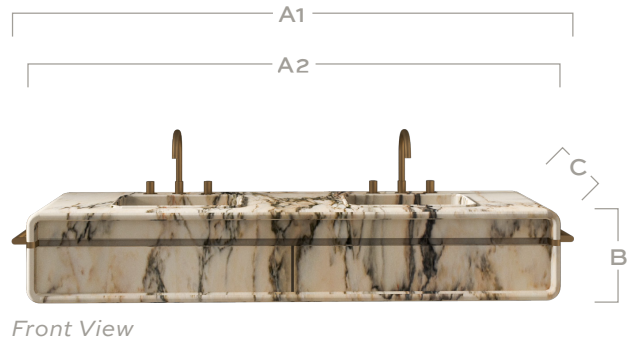

Tassilo

Edition No. 2-07 Wall Mount Double Vanity

The Tassilo Wall Mount Double Vanity is complete with three integrated drawers. A ribbon of metal that extends into subtle towel bars bisects this grand piece, capping it with an element of surprise. ADA-compliant.

	84"
OVERALL WIDTH (A1)	89" 227 cm
STONE WIDTH (A2)	83" 212 cm
HEIGHT (B)	15" 37 cm
DEPTH (C)	22" 55 cm
WEIGHT	699 lb 317 kg

STONE

ARABESCATO CORCHIA

BELGIAN BLUESTONE

BIANCO PERLINO

CALACATTA VIOLETTE

CAPPADOCIA