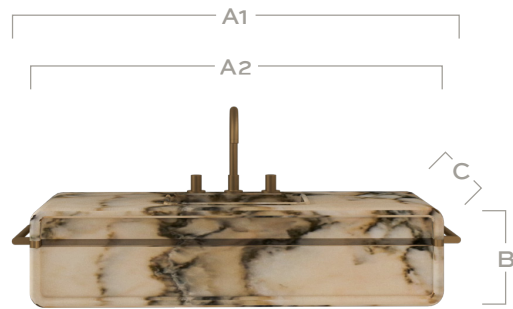

# Tassilo

Edition No. 2-07 Wall Mount Vanity

The Tassilo Wall Mount Vanity has a unified geometry eased by sinuous detailing and finished with two integrated drawers. ADA-compliant and simply chic.

Front View

	60"
OVERALL WIDTH (A1)	66" 167 cm
STONE WIDTH (A2)	60" 152 cm
HEIGHT (B)	15" 37 cm
DEPTH (C)	22" 55 cm
WEIGHT	591 lb 268 kg