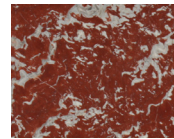

Shown in Arabescato Corchia with Burnished Brass.

Available in standard widths to accommodate 36", 48", and 60" ranges sizes; variable heights.

STONE

ARABESCATO
CORCHIA

BELGIAN
BLUESTONE

BIANCO
PERLINO

CALACATTA
VIOLETTE

CAPPADOCIA

CEPPO
DIGRE

FRENCH
VANILLA

LILAC

LUANA

NERO
MARQUINA

PICASSO

PIETRA
DI CARDOSO

ROMAN OCEAN
TRAVERTINE

ROUGE
DE FRANCE

TITANIUM
TRAVERTINE

VERDE
LEVANTO

WHITE
CARRARA

METAL (OPTIONAL)

BRONZE

POLISHED
NICKEL

NATURAL
BRASS

BLACKENED
BRASS

BURNISHED
BRASS

Stone available in polished, honed, antiqued, and light sandblasted.