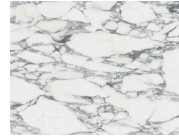

Capella

Edition No. 3-10 Range Hood

With its billowing form, the Capella Hood would sit gracefully in a reimagined chateau or draw focus as an elemental volume of pure natural stone, equally well suited to a minimalist or a classic European kitchen.

Shown in Arabescato Corchia with Burnished Brass.

Available in standard widths to accommodate 36", 48", and 60" ranges sizes; variable heights.

STONE

ARABESCATO
CORCHIA

BELGIAN
BLUESTONE

BIANCO
PERLINO

CALACATTA
VIOLETTE

NATURAL
BRASS

BLACKENED
BRASS

BURNISHED
BRASS

Stone available in polished, honed, antiqued, and light sandblasted.