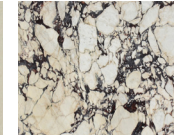

Shown in Arabescato Corchia with Burnished Brass.

Available in standard widths to accommodate 36", 48", and 60" ranges sizes; variable heights.

STONE

ARABESCATO
CORCHIA

BELGIAN
BLUESTONE

BIANCO
PERLINO

CALACATTA
VIOLETTE

CAPPADOCIA

CEPPO
DIGRE

FRENCH
VANILLA

LILAC

LUANA

NERO
MARQUINA

PICASSO

PIETRA
DI CARDOSO

ROMAN OCEAN
TRAVERTINE

ROUGE
DE FRANCE

TITANIUM
TRAVERTINE

VERDE
LEVANTO

WHITE
CARRARA

METAL (OPTIONAL)

BRONZE

POLISHED
NICKEL

NATURAL
BRASS

BLACKENED
BRASS

BURNISHED
BRASS

Stone available in polished, honed, antiqued, and light sandblasted.