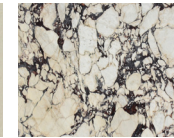

Shown in Arabescato Corchia with Burnished Brass. Plumbing fixtures not included.

Available in 30-inch or 36-inch widths.

STONE

ARABESCATO
CORCHIA

BELGIAN
BLUESTONE

BIANCO
PERLINO

CALACATTA
VIOLETTE

CAPPADOCIA

ROUGE
DE FRANCE

TITANIUM
TRAVERTINE

VERDE
LEVANTO

WHITE
CARRARA

Stone available in polished, honed, antiqued, and light sandblasted.