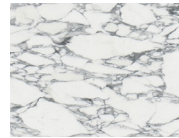

Capella

Edition No. 3-10 Apron Sink

The Capella Apron Sink offers the illusion of softness that only skilled artisans—or the passage of time—can conjure from natural stone. The sensuous curves of its front plane provide a contrast to the linearity of the surrounding cabinetry.

Shown in Arabescato Corchia with Burnished Brass. Plumbing fixtures not included.

Available in 30-inch or 36-inch widths.

STONE

ARABESCATO
CORCHIA

BELGIAN
BLUESTONE

BIANCO
PERLINO

CALACATTA
VIOLETTE

CAPPADOCIA

ROUGE
DE FRANCE

TITANIUM
TRAVERTINE

VERDE
LEVANTO

WHITE
CARRARA

Stone available in polished, honed, antiqued, and light sandblasted.