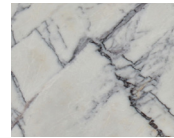

Capella

Edition No. 3-10 Apron Sink

The Capella Apron Sink offers the illusion of softness that only skilled artisans—or the passage of time—can conjure from natural stone. The sensuous curves of its front plane provide a contrast to the linearity of the surrounding cabinetry.

Shown in Arabescato Corchia with Burnished Brass. Plumbing fixtures not included.

Available in 30-inch or 36-inch widths.

STONE

LILAC

Stone available in polished, honed, antiqued, and light sandblasted.