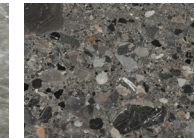

Shown in Arabescato Corchia with Burnished Brass. Plumbing fixtures not included.

Available in 30-inch or 36-inch widths.

STONE

ARABESCATO
CORCHIA

BELGIAN
BLUESTONE

BIANCO
PERLINO

CALACATTA
VIOLETTE

CAPPADOCIA

ROUGE
DE FRANCE

TITANIUM
TRAVERTINE

VERDE
LEVANTO

WHITE
CARRARA

Stone available in polished, honed, antiqued, and light sandblasted.