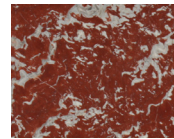

Shown in Arabescato Corchia with Burnished Brass. Plumbing fixtures not included.

Available in 30-inch or 36-inch widths.

STONE

ARABESCATO
CORCHIA

BELGIAN
BLUESTONE

BIANCO
PERLINO

CALACATTA
VIOLETTE

CAPPADOCIA

CEPPO
DIGRE

FRENCH
VANILLA

LILAC

LUANA

NERO
MARQUINA

PICASSO

PIETRA
DI CARDOSO

ROMAN OCEAN
TRAVERTINE

ROUGE
DE FRANCE

TITANIUM
TRAVERTINE

VERDE
LEVANTO

WHITE
CARRARA

Stone available in polished, honed, antiqued, and light sandblasted.