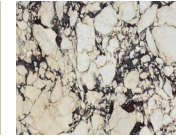

Hamilton

Edition No. 3-12 Apron Sink

Recessed corners and subtle reveals create a layered effect that gives the Hamilton Apron Sink its geometric sense of volume. An optional towel bar, recessed faucet deck, and considered side reveal add detail to the design.

Shown in Arabescato Corchia with Burnished Brass. Also available without towel bar. Plumbing fixtures not included.

Available in 30-inch or 36-inch widths.

STONE

ARABESCATO
CORCHIA

BELGIAN
BLUESTONE

BIANCO
PERLINO

CALACATTA
VIOLETTE

CAPPADOCIA

CEPPO
DIGRE

FRENCH
VANILLA

LILAC

LUANA

NERO
MARQUINA

PICASSO

POLISHED
NICKEL

NATURAL
BRASS

BLACKENED
BRASS

BURNISHED
BRASS

Stone available in polished, honed, antiqued, and light sandblasted.