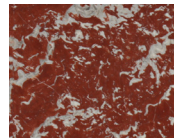

Shown in Arabescato Corchia with Burnished Brass. Also available without towel bar. Plumbing fixtures not included.

Available in 30-inch or 36-inch widths.

STONE

ARABESCATO
CORCHIA

BELGIAN
BLUESTONE

BIANCO
PERLINO

CALACATTA
VIOLETTE

CAPPADOCIA

CEPPO
DIGRE

FRENCH
VANILLA

LILAC

LUANA

NERO
MARQUINA

PICASSO

PIETRA
DI CARDOSO

ROMAN OCEAN
TRAVERTINE

ROUGE
DE FRANCE

TITANIUM
TRAVERTINE

VERDE
LEVANTO

WHITE
CARRARA

METAL (OPTIONAL)

BRONZE

POLISHED
NICKEL

NATURAL
BRASS

BLACKENED
BRASS

BURNISHED
BRASS

Stone available in polished, honed, antiqued, and light sandblasted.