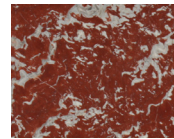

## STONE

ARABESCATO  
CORCHIA

BELGIAN  
BLUESTONE

BIANCO  
PERLINO

CALACATTA  
VIOLETTE

CAPPADOCIA

CEPPO  
DIGRE

FRENCH  
VANILLA

LILAC

LUANA

NERO  
MARQUINA

PICASSO

PIETRA  
DI CARDOSO

ROMAN OCEAN  
TRAVERTINE

ROUGE  
DE FRANCE

TITANIUM  
TRAVERTINE

## METAL

BRONZE

POLISHED  
NICKEL

NATURAL  
BRASS

BLACKENED  
BRASS

BURNISHED  
BRASS

Stone available in polished, honed, antiqued, and light sandblasted.