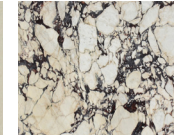

Shown in Arabescato Corchia with Burnished Brass.

Available in 30-inch, 36-inch and 48-inch widths, and two or three tiers.

## STONE

ARABESCATO  
CORCHIA

BELGIAN  
BLUESTONE

BIANCO  
PERLINO

CALACATTA  
VIOLETTE

CAPPADOCIA

CEPPO  
DIGRE

FRENCH  
VANILLA

LILAC

LUANA

NERO  
MARQUINA

PICASSO

PIETRA  
DI CARDOSO

ROMAN OCEAN  
TRAVERTINE

ROUGE  
DE FRANCE

TITANIUM  
TRAVERTINE

## METAL

BRONZE

POLISHED  
NICKEL

NATURAL  
BRASS

BLACKENED  
BRASS

BURNISHED  
BRASS

Stone available in polished, honed, antiqued, and light sandblasted.