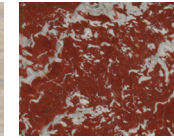

# Tassilo

Edition No. 3-07 Backsplash

Embellished with a queue of cylindrical fluting, the Tassilo Backsplash activates the wall with a contemporary cadence that captures the subtle play of light and shadow. Optional finishing elements include a metal side cap, header, and four-inch-deep shelf with a seamless rod edge.

## STONE

ARABESCATO CORCHIA

BELGIAN BLUESTONE

BIANCO PERLINO

CALACATTA VIOLETTE

CAPPADOCIA

CEPPE DIGRE

FRENCH VANILLA

LILAC

LUANA

NERO MARQUINA

PICASSO

PIETRA DI CARDOSO

ROMAN OCEAN TRAVERTINE

ROUGE DE FRANCE

TITANIUM TRAVERTINE

## METAL (OPTIONAL)

BRONZE

POLISHED NICKEL

NATURAL BRASS

BLACKENED BRASS

BURNISHED BRASS

Stone available in polished, honed, antiqued, and light sandblasted.