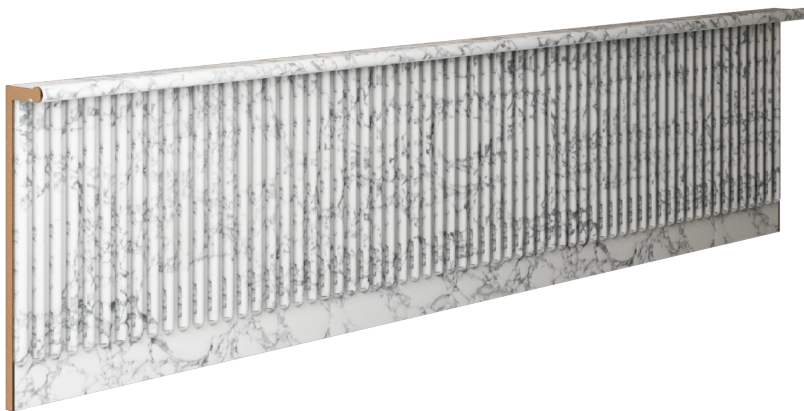

# Tassilo

Edition No. 3-07 Backsplash

Embellished with a queue of cylindrical fluting, the Tassilo Backsplash activates the wall with a contemporary cadence that captures the subtle play of light and shadow. Optional finishing elements include a metal side cap, header, and four-inch-deep shelf with a seamless rod edge.

Shown in Arabescato Corchia with Burnished Brass.

Specified to order: 36-inch to 144-inch length; 18-inch to 96-inch height.