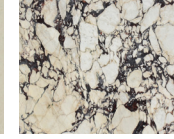

# Tassilo

Edition No. 3-07 Backsplash

Embellished with a queue of cylindrical fluting, the Tassilo Backsplash activates the wall with a contemporary cadence that captures the subtle play of light and shadow. Optional finishing elements include a metal side cap, header, and four-inch-deep shelf with a seamless rod edge.

## STONE

ARABESCATO CORCHIA

BELGIAN BLUESTONE

BIANCO PERLINO

CALACATTA VIOLETTE

CAPPADOCIA

CEPPE DIGRE

FRENCH VANILLA

LILAC

LUANA

NERO MARQUINA

PICASSO

PIETRA DI CARDOSO

ROMAN OCEAN TRAVERTINE

ROUGE DE FRANCE

TITANIUM TRAVERTINE

## METAL (OPTIONAL)

BRONZE

POLISHED NICKEL

NATURAL BRASS

BLACKENED BRASS

BURNISHED BRASS

Stone available in polished, honed, antiqued, and light sandblasted.